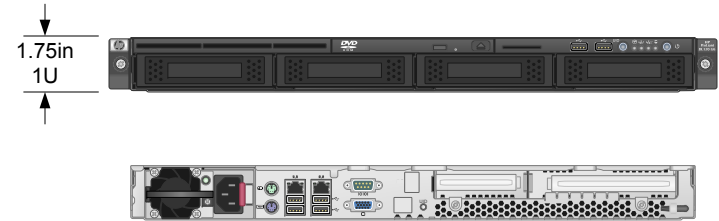

Communication

- HP NC112T PCIe Gig 503746-B21
- HP NC360T PCIe Dual Gig 412648-B21
- HP NC364T PCIe Quad Gig 435508-B21
- HP NC365T PCIe Quad Gig 593722-B21
- HP NC373F PCIe Gig Multi 394793-B21
- HP NC373T PCIe Gig Multi 394791-B21
- HP NC375T PCIe Quad Gig 538696-B21
- HP NC382T PCIe Dual Gig Multi 454492-B21

Pwr Supply

- 500W NRP PS 583437-B21

Removable

- 9.5mm SATA DVD-ROM 481048-B21
- 9.5mm SATA DVD-RW 481047-B21

Storage Controller

RAID Card

- SmartArray P212ZM 462828-B21
- SmartArray P212ZM 462828-B21 + 256MB 462968-B21
- SA P212ZM 462828-B21 + 256MB 462968-B21 + BBWC 462969-B21
- SmartArray P212Z56 462834-B21
- SmartArray P212Z56 462834-B21 + BBWC 462969-B21
- SmartArray P411Z56 462830-B21 + BBWC 462969-B21
- SmartArray P411Z56 462830-B21 + 512MB BBWC 462967-B21
- SmartArray P411Z56 462830-B21 + 512MB FBWC 534916-B21
- SmartArray P411Z56 462830-B21 + 1GB FBWC 534562-B21
- SmartArray P411/512 BBWC 462832-B21
- SmartArray P411/512 FBWC 578229-B21
- SmartArray P411/1G FBWC 572531-B21

SCSI Card

- SC11Xe 64133 Single U320 412911-B21

ProLiant DL120 G6 Server Models

Part Number	Description
Entry Models	
490930-xx1	DL120G6 P2.80GHz/1066 DC-8MB Cache, 2GB, B110i RAID, 400W PFC PS
Base Models	
490931-xx1	DL120G6 X2.40GHz/1333 QC-8MB Cache, 2GB, B110i RAID, 400W PFC PS
Performance Models	
490932-xx1	DL120G6 X2.67GHz/1333 QC-8MB Cache, 4GB, P212/256, 400W PFC PS

Country Code Key

-001	US
-291	Japan
-371	APD
-421	EURO
-AA1	PRC

This Visual Solution Document is deemed to be valid and accurate as of the date shown below.