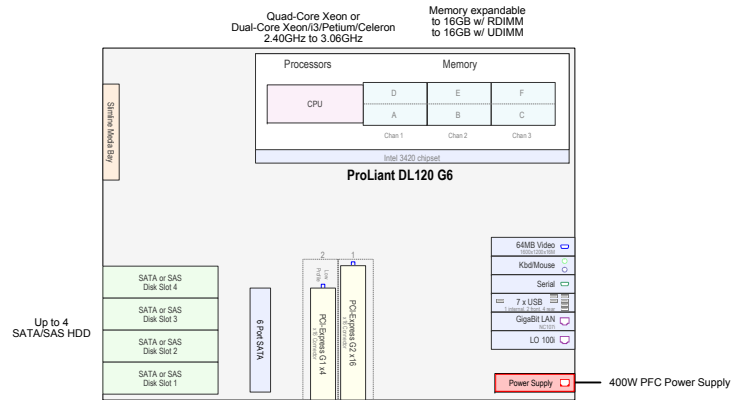

Communication

- HP NC112T PCIe Gig 503746-B21
  412645-B21
- HP NC360T PCIe Dual Gig
  435598-B21
- HP NC373F PCIe Gig Multi
  394791-B21
- HP NC373T PCIe Gig Multi
  394791-B21
- HP NC375T PCIe Quad Gig
  538696-B21
- HP NC382T PCIe Dual Gig Multi
  459492-B21

Pwr Supply

- 800W NHP PS
  883437-B21

Storage Controller

RAID Card

- SmartArray P212ZM 462828-B21
- SmartArray P212ZM 462828-B21
  + 256MB 462968-B21
- SA P212ZM 462828-B21 + 256MB
  462968-B21 + 80HC 462969-B21
- SmartArray P212Z56 462834-B21
- SmartArray P212Z56 462834-B21
  + 8BWC 462969-B21
- SmartArray P411Z56 462830-B21
- SmartArray P411Z56 462830-B21
  + 512MB 8BWC 462967-B21
- SmartArray P411Z56 462830-B21
  + 512MB FBWC 534916-B21
- SmartArray P411Z56 462830-B21
  + 1GB FBWC 534562-B21
- SmartArray P411Z56 462830-B21
  462832-B21
- SmartArray P411Z56 462830-B21
  578249-B21
- SmartArray P411Z56 462830-B21
  972531-B21

SCSI Card

- SC11Xe 64133 Single U320
  412911-B21

ProLiant DL120 G6 Server Models

Part Number	Description
Entry Models	
490930-xx1	DL120G6 P2.80GHz/1066 DC-8MB Cache, 2GB, B110i RAID, 400W PFC PS
Base Models	
490931-xx1	DL120G6 X2.40GHz/1333 QC-8MB Cache, 2GB, B110i RAID, 400W PFC PS
Performance Models	
490932-xx1	DL120G6 X2.67GHz/1333 QC-8MB Cache, 4GB, P212/256, 400W PFC PS

Country Code Key

- -001 US
- -291 Japan
- -371 APD
- -421 EURO
- -AA1 PRC

This Visual Solution Document is deemed to be valid and accurate as of the date shown below.