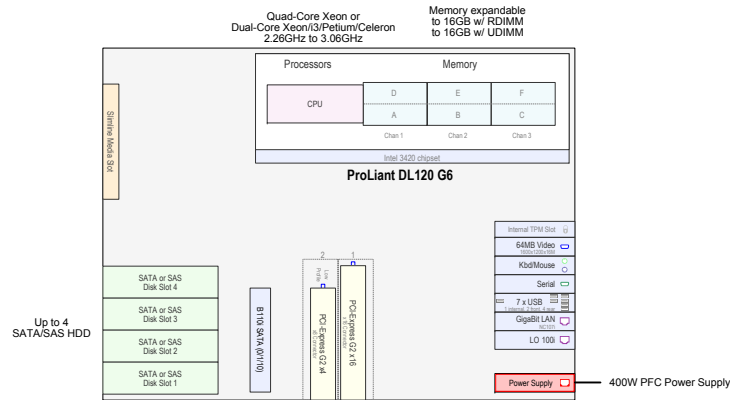

Communication

- HP NC112T PCIe Gig 503746-B21
- HP NC360T PCIe Dual Gig 412648-B21
- HP NC364T PCIe Quad Gig 435508-B21
- HP NC365T PCIe Quad Gig 593722-B21
- HP NC373F PCIe Gig Multi 394793-B21
- HP NC373T PCIe Gig Multi 394791-B21
- HP NC375T PCIe Quad Gig 538696-B21
- HP NC382T PCIe Dual Gig Multi 454492-B21

Pwr Supply

- 500W NRP PS 583437-B21

Removable

- 9.5mm SATA DVD-ROM 481048-B21
- 9.5mm SATA DVD-RW 481047-B21

Storage Controller

RAID Card

- SmartArray P212ZM 462828-B21
- SmartArray P212ZM 462828-B21 + 256MB 462968-B21
- SA P212ZM 462828-B21 + 256MB 462968-B21 + BBWC 462969-B21
- SmartArray P212Z56 462834-B21
- SmartArray P212Z56 462834-B21 + BBWC 462969-B21
- SmartArray P411Z56 462830-B21 + BBWC 462969-B21
- SmartArray P411Z56 462830-B21 + 512MB BBWC 462967-B21
- SmartArray P411Z56 462830-B21 + 512MB FBWC 534916-B21
- SmartArray P411Z56 462830-B21 + 1GB FBWC 534562-B21
- SmartArray P411/512 BBWC 462832-B21
- SmartArray P411/512 FBWC 578229-B21
- SmartArray P411/1G FBWC 572531-B21

SCSI Card

- SC11Xe 64133 Single U320 412911-B21

ProLiant DL120 G6 Server Models

Part Number	Description
Entry Models	
490930-xx1	DL120G6 P2.80GHz/1066 DC-8MB Cache, 2GB, B110i RAID, 400W PFC PS
Base Models	
490931-xx1	DL120G6 X2.40GHz/1333 QC-8MB Cache, 2GB, B110i RAID, 400W PFC PS
Performance Models	
490932-xx1	DL120G6 X2.67GHz/1333 QC-8MB Cache, 4GB, P212/256, 400W PFC PS

Country Code Key

-001	US
-291	Japan
-371	APD
-421	EURO
-AA1	PRC

This Visual Solution Document is deemed to be valid and accurate as of the date shown below.