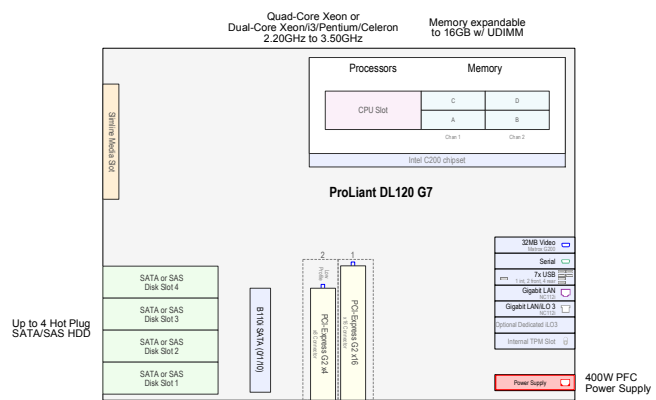

Pwr Supply

- 350W HP Recommended 57026-B21

Storage Controller

RAID Card

- SmartArray P212ZM 462828-B21
- SmartArray P212ZM 462828-B21 + 256MB 462968-B21
- SA P212ZM 462828-B21 + 256MB 462968-B21 + BBWC 462969-B21
- SmartArray P212Z56 462834-B21
- SmartArray P212Z56 462834-B21 + BBWC 462969-B21
- SmartArray P410Z56 462862-B21
- SmartArray P410Z56 462862-B21 + 512MB FBWC 534916-B21
- SmartArray P410Z56 462862-B21 + 1GB FBWC 534562-B21
- SmartArray P410I512 BBWC 462864-B21
- SmartArray P410I512 FBWC 578230-B21
- SmartArray P410I1G FBWC 572532-B21
- SmartArray P411Z56 462830-B21
- SmartArray P411Z56 462830-B21 + BBWC 462969-B21
- SmartArray P411Z56 462830-B21 + 512MB BBWC 462967-B21
- SmartArray P411Z56 462830-B21 + 512MB FBWC 534916-B21
- SmartArray P411Z56 462830-B21 + 1GB FBWC 534562-B21
- SmartArray P411I512 BBWC 462832-B21
- SmartArray P411I512 FBWC 578229-B21

SCSI Card

- SC11Xe 64133 Single L320 412911-B21

ProLiant DL120 G7 Server Models

Part Number	Description
Entry Models	
628690-xx1	DL120G7 C3.10GHz/1333 DC-3MB Cache, 2GB, 250GB, B110i RAID, 400W
Base Models	
628691-xx1	DL120G7 X3.10GHz/1333 QC-8MB Cache, 4GB, 250GB, B110i RAID, 400W
Performance Models	
628692-xx1	DL120G7 X3.30GHz/1333 QC-8MB Cache, 4GB, P212/256MB, 400W

Country Code Key

-001	US
-291	Japan
-371	APD
-421	EURO
-AA1	PRC

This Visual Solution Document is deemed to be valid and accurate as of the date shown below.

The information contained herein is subject to change without notice and is provided "as is" without warranty of any kind. Please consult the Product QuickSpecs Documents on www.hp.com for any updates to the product information contained herein after the date shown below.