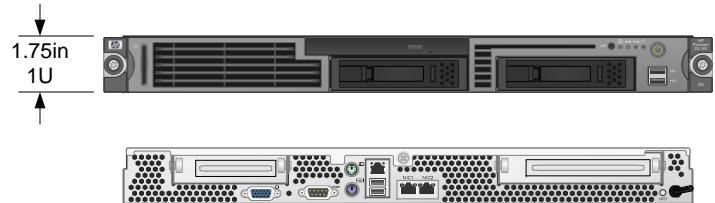

Country Code Key

-001	US
-201	Brazil
-291	Japan
-371	APD
-421	EURO
-AA1	CN

Hard Disk Drive

HP SATA	HP SAS
750GB 7.2K SATA Disk 432341-B21	300GB 15K SAS Disk SP 431944-B21
500GB 7.2K SATA Disk 395473-B21	300GB 15K SAS Disk DP 416127-B21
250GB 7.2K SATA Disk 349239-B21	146GB 15K SAS Disk SP 375872-B21
160GB 7.2K SATA Disk 349238-B21	146GB 15K SAS Disk DP 384854-B21
80GB 7.2K SATA Disk 349237-B21	72GB 15K SAS Disk SP 375870-B21
	72GB 15K SAS Disk DP 384852-B21

All PCI-X Cards require this Riser

PCI-X 133/64 411603-B21

For HTX assembly only

HTX Riser Slot 411617-B21

Communication

- HP NC110T PCI-E Gig 434905-B21
- HP NC360T PCI-E Dual Gig 412646-B21
- HP NC364T PCI-E Quad Gig 435508-B21
- HP NC373R PCI-E Gig Multi 394793-B21
- HP NC373T PCI-E Gig Multi 394793-B21
- HP NC380T PCI-E Dual Gig Multi 394795-B21
- HP NC510C PCI-E 10Gig 414129-B21
- HP NC510F PCI-E 10Gig 414126-B21

Misc. Cards

- NVIDIA Quadro FX3500 PCIe 435693-B21
- NVIDIA Quadro FX1500 PCIe 435703-B21
- Infiniband 4X PCI-E Dual 380298-B21
- HP IB 4X DDR PCI-E Dual 448397-B21
- HP IB 4X DDR PCI-E 448398-B21
- HP IB 4X DDR PCI-E Dual 409376-B21
- Myrinet 2XP 4MB Fibre/PCI-X 333993-B21
- Myrinet 2XP 2MB Fibre/PCI-X 390456-B21
- Myrinet Fibre/PCI-X Dual 360040-B21