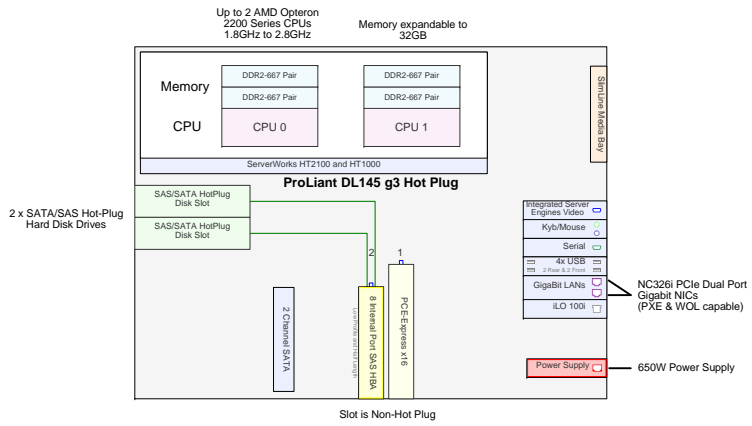

Country Code Key

-001	US
-201	Brazil
-291	Japan
-371	APD
-421	EURO
-AA1	CN

Hard Disk Drive

HP SATA	HP SAS
750GB 7.2K SATA Disk 432341-B21	300GB 15K SAS Disk SP 431944-B21
500GB 7.2K SATA Disk 395473-B21	300GB 15K SAS Disk DP 416127-B21
250GB 7.2K SATA Disk 349239-B21	146GB 15K SAS Disk SP 375872-B21
160GB 7.2K SATA Disk 349238-B21	146GB 15K SAS Disk DP 384854-B21
80GB 7.2K SATA Disk 349237-B21	72GB 15K SAS Disk SP 375870-B21
	72GB 15K SAS Disk DP 384852-B21

All PCI-X Cards require this Riser

PCI-X 133/64 411603-B21

For HTX assembly only

HTX Riser Slot 411617-B21

Communication

- HP NC110T PCI-E Gig 434905-B21
- HP NC360T PCI-E Dual Gig 412646-B21
- HP NC364T PCI-E Quad Gig 435508-B21
- HP NC373R PCI-E Gig Multi 394793-B21
- HP NC373T PCI-E Gig Multi 394793-B21
- HP NC380T PCI-E Dual Gig Multi 394795-B21
- HP NC510C PCI-E 10Gig 414129-B21
- HP NC510F PCI-E 10Gig 414126-B21

Misc. Cards

- NVIDIA Quadro FX3500 PCIe 435693-B21
- NVIDIA Quadro FX1500 PCIe 435703-B21
- Infiniband 4X PCI-E Dual 380298-B21
- HP IB 4X DDR PCI-E Dual 448397-B21
- HP IB 4X DDR PCI-E 448398-B21
- HP IB 4X DDR PCI-E Dual 409376-B21
- Myrinet 2XP 4MB Fibre/PCI-X 333993-B21
- Myrinet 2XP 2MB Fibre/PCI-X 390456-B21
- Myrinet Fibre/PCI-X Dual 360040-B21