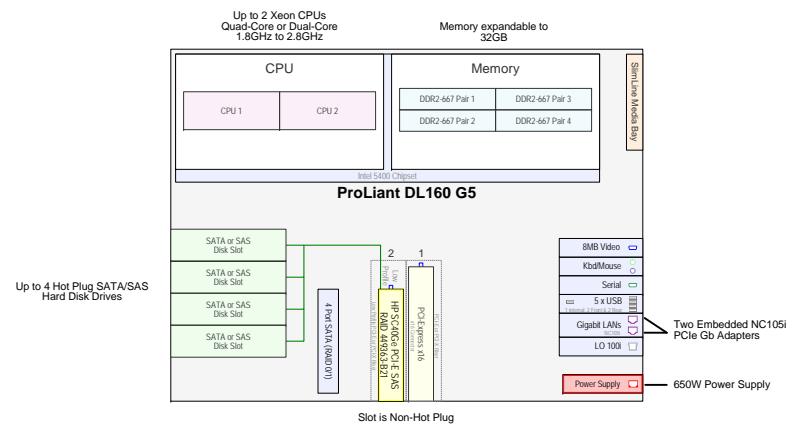

ProLiant DL160 G5 Server Hot Plug Models	
Part Number	Description
445204-xx1	DL160G5 X3.00/1600 QC-12MB (2x6MB) Cache, 1P, 2GB, SC40Ge SAS RAID
445203-xx1	DL160G5 X2.66/1333 QC-12MB (2x6MB) Cache, 1P, 1GB, SC40Ge SAS RAID
445202-xx1	DL160G5 X2.00/1333 QC-12MB (2x6MB) Cache, 1P, 1GB, SC40Ge SAS RAID

Country Code Key	
-001	US
-291	Japan
-371	APD
-421	EURO
-AA1	CN

Hard Disk Drive	
HP SATA	HP SAS
750GB 7.2K SATA Disk 432341-B21	300GB 15K SAS Disk DP 416127-B21
500GB 7.2K SATA Disk 395473-B21	300GB 15K SAS Disk SP 431944-B21
250GB 7.2K SATA Disk 349239-B21	146GB 15K SAS Disk DP 384854-B21
160GB 7.2K SATA Disk 349238-B21	146GB 15K SAS Disk SP 375872-B21
	72GB 15K SAS Disk DP 384852-B21
	72GB 15K SAS Disk SP 375870-B21

Communication	
HP NC110T PCI-E Gig	434905-B21
HP NC360T PCI-E Dual Gig	412646-B21
HP NC364T PCI-E Quad Gig	435598-B21
HP NC373F PCI-E Gig Multi	394793-B21
HP NC373T PCI-E Gig Multi	394791-B21
HP NC380T PCI-E Dual Gig Multi	394795-B21
HP NC510C PCI-E 10Gig	414129-B21
HP NC510F PCI-E 10Gig	414126-B21

Misc. Cards	
NVIDIA Quadro FX3500 PCI-E	435693-B21
NVIDIA Quadro FX1500 PCI-E	435703-B21
HP IB 4X DDR PCI-E Dual	448397-B21
HP IB 4X DDR PCI-E	448398-B21
HP IB 4X DDR PCI-E Dual	409376-B21
Myraid 2XP 4MB Fibre/PCI-X	373963-B21