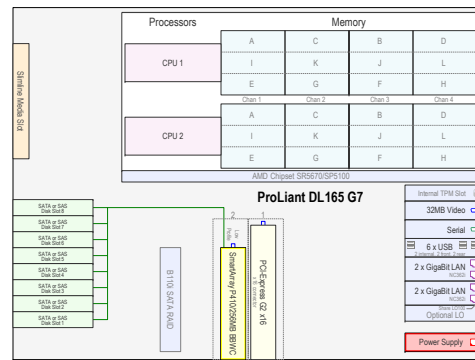

Up to 8 Hot Plug SFF SAS Drives

Up to 2 8Core/12-Core AMD Opteron 6000s CPUs 1.7GHz to 2.6GHz

Memory expandable to 256GB w/RDIMM to 64GB w/UDIMM

500W HE PFC Power Supply