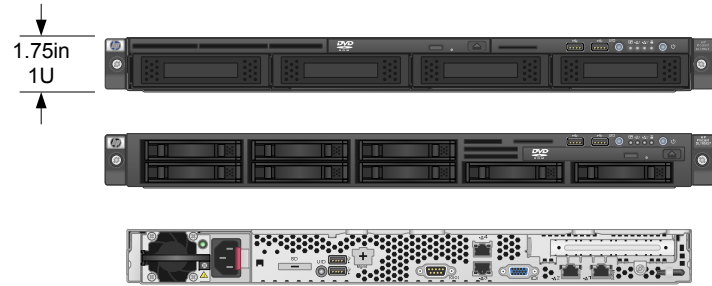

Communication

- HP NC112T PCIe Gig 503746-B21
- HP NC360T PCIe Dual Gig
  412648-B21
- HP NC365T PCIe Quad Gig
  593722-B21
- HP NC373F PCIe Gig Multi
  394793-B21
- HP NC373T PCIe Gig Multi
  394791-B21
- HP NC375T PCIe Quad Gig
  538696-B21
- HP NC382T PCIe Dual Gig Multi
  458492-B21
- HP NC5225FP PCIe Dual 10GbE
  468332-B21
- HP NC5235FP PCIe Dual 10GbE
  593717-B21
- HP NC5505FP PCIe Dual 10GbE
  581201-B21
- HP NC5525FP PCIe Dual 10GbE
  614203-B21

HPC Cards

- HP 10GbE PCIe G2 Dual Port NIC
  516937-B21
- HP IB 4X DDR PCIe Dual 483513-
  B21

ProLiant DL165 G7 Server Models

Part Number	Description
590261-xx1	DL165G7 O2.1GHz 12C-12MB L3 Cache, 2P, 16GB, P410/256/BBWC, 8 SFF, 750W
590260-xx1	DL165G7 O2.4GHz 8C-12MB L3 Cache, 1P, 8GB, P410, 4 LFF, 500W
590259-xx1	DL165G7 O2.0GHz 8C-12MB L3 Cache, 1P, 4GB, B110i, 4 LFF, 500W
590258-xx1	DL165G7 O2.0GHz HE 8C-12MB L3 Cache, 1P, 4GB, B110i, 4 LFF, 500W

Country Code Key

- -001 US
- -291 Japan
- -371 APD
- -421 EURO
- -AA1 PRC

Up to 4 Non-Hot/Cold Plug LFF SATA Drives