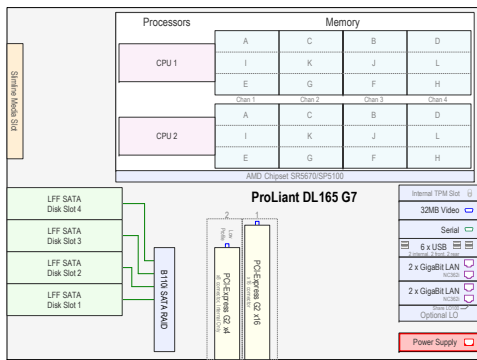

Communication

- HP NC112T PCIe Gig 503746-B21
- HP NC360T PCIe Dual Gig
  412648-B21
- HP NC365T PCIe Quad Gig
  593722-B21
- HP NC373F PCIe Gig Multi
  394793-B21
- HP NC373T PCIe Gig Multi
  394791-B21
- HP NC375T PCIe Quad Gig
  538696-B21
- HP NC382T PCIe Dual Gig Multi
  458492-B21
- HP NC5225FP PCIe Dual 10GbE
  468332-B21
- HP NC5235FP PCIe Dual 10GbE
  593717-B21
- HP NC5505FP PCIe Dual 10GbE
  581201-B21
- HP NC5525FP PCIe Dual 10GbE
  614203-B21

HPC Cards

- HP 10GbE PCIe G2 Dual Port NIC
  516937-B21
- HP IB 4X DDR PCIe Dual 483513-
  B21

ProLiant DL165 G7 Server Models

Part Number	Description
590261-xx1	DL165G7 O2.1GHz 12C-12MB L3 Cache, 2P, 16GB, P410/256/BBWC, 8 SFF, 750W
590260-xx1	DL165G7 O2.4GHz 8C-12MB L3 Cache, 1P, 8GB, P410, 4 LFF, 500W
590259-xx1	DL165G7 O2.0GHz 8C-12MB L3 Cache, 1P, 4GB, B110i, 4 LFF, 500W
590258-xx1	DL165G7 O2.0GHz HE 8C-12MB L3 Cache, 1P, 4GB, B110i, 4 LFF, 500W

Country Code Key

- -001 US
- -291 Japan
- -371 APD
- -421 EURO
- -AA1 PRC

Up to 4 Non-Hot/Cold Plug LFF SATA Drives