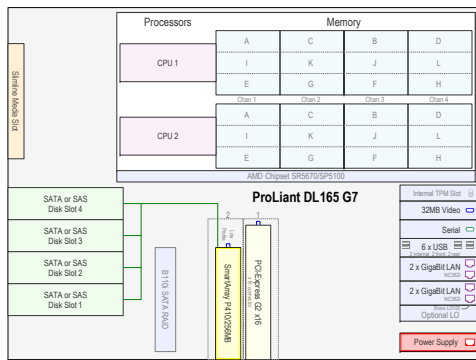

Up to 4 Hot Plug LFF SATA/SAS Drives