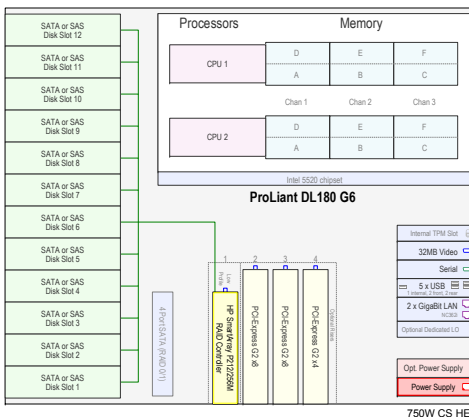

ProLiant DL180 G6 Server LFF Models

Part Number Description

4-Drive SATA Models

- 635199-xx1 DL180G6 X2.13/800 QC-8MB Cache, 1P, 4GB, SATA RAID, 460W
- 590637-xx1 DL180G6 X2.13/800 QC-4MB Cache, 1P, 4GB, B110i RAID, 460W

8-Drive SATA Models

- 590638-xx1 DL180G6 X2.40/1066 QC-12MB Cache, 1P, 8GB, P410/256 BBWC RAID, 460W
- 590636-xx1 DL180G6 X2.13/1066 QC-12MB Cache, 1P, 4GB, P410/256 RAID, 460W

12-Drive SATA Models

- 590639-xx1 DL180G6 X2.40/1066 QC-12MB Cache, 1P, 8GB, P212/256 BBWC RAID, 750W