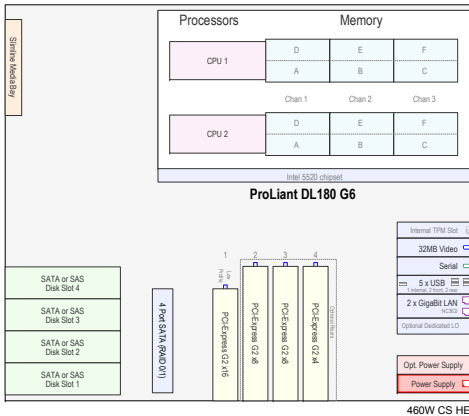

ProLiant DL180 G6 Server LFF Models

Part Number Description

4-Drive SATA Models

- 635199-xx1 DL180G6 X2.13/800 QC-8MB Cache, 1P, 4GB, SATA RAID, 460W
- 590637-xx1 DL180G6 X2.13/800 QC-4MB Cache, 1P, 4GB, B110i RAID, 460W

8-Drive SATA Models

- 590638-xx1 DL180G6 X2.40/1066 QC-12MB Cache, 1P, 8GB, P410/256 BBWC RAID, 460W
- 590636-xx1 DL180G6 X2.13/1066 QC-12MB Cache, 1P, 4GB, P410/256 RAID, 460W

12-Drive SATA Models

- 590639-xx1 DL180G6 X2.40/1066 QC-12MB Cache, 1P, 8GB, P212/256 BBWC RAID, 750W