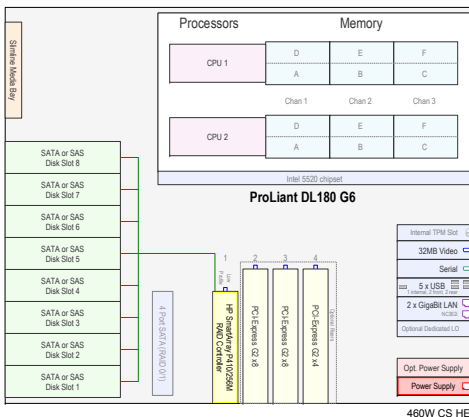

ProLiant DL180 G6 Server LFF Models

Part Number Description

4-Drive SATA Models

- 635199-xx1 DL180G6 X2.13/800 QC-8MB Cache, 1P, 4GB, SATA RAID, 460W
- 590637-xx1 DL180G6 X2.13/800 QC-4MB Cache, 1P, 4GB, B110i RAID, 460W

8-Drive SATA Models

- 590638-xx1 DL180G6 X2.40/1066 QC-12MB Cache, 1P, 8GB, P410/256 BBWC RAID, 460W
- 590636-xx1 DL180G6 X2.13/1066 QC-12MB Cache, 1P, 4GB, P410/256 RAID, 460W

12-Drive SATA Models

- 590639-xx1 DL180G6 X2.40/1066 QC-12MB Cache, 1P, 8GB, P212/256 BBWC RAID, 750W