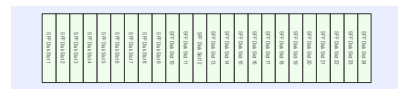

Up to 24 Hot-Plug SAS/SATA SFF Drives
w/ 24 SFF HDD Cage

This Visual Solution Document is deemed to be valid and accurate as of the date shown below.