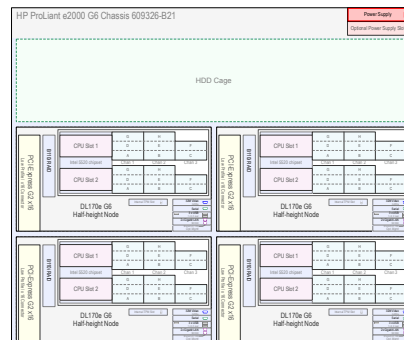

ProLiant DL2000 Multi Node Server Models

For each node: Up to 2 Intel Xeon Six-Core
or Quad-Core CPUs
1.60GHz to 3.06GHz

CPU

6-Core

QuadCore

Memory

RDIMM

UDIMM

Mgmt. & Security

Hard Drive

HP SATA LFF

- 3TB 3G 7.2K SATA MDL HDD 62809-B21
- 2TB 3G 7.2K SATA MDL HDD 50763-B21
- 1TB 3G 7.2K SATA MDL HDD 45416-B21
- 600GB 3G 7.2K SATA MDL HDD 45828-B21

HP SAS LFF

- 3TB 6G 7.2K SAS MDL HDD 62501-B21
- 2TB 6G 7.2K SAS DP MDL HDD 50761-B21
- 1TB 6G 7.2K SAS DP MDL HDD 50761-B21
- 600GB 6G 19K SAS DP ENT HDD 51682-B21
- 450GB 6G 19K SAS DP ENT HDD 51681-B21
- 300GB 3G SATA M.C.L.F.F. MDL SSD 83661-B21
- 300GB 6G 19K SAS DP ENT HDD 51681-B21

HP SATA LFF SSD

- 400GB 3G SATA M.C.L.F.F. MDL SSD 83660-B21
- 200GB 3G SATA M.C.L.F.F. MDL SSD 83660-B21
- 100GB 3G SATA M.C.L.F.F. MDL SSD 83660-B21

HP SAS SFF

HP SAS SFF SSD

- 400GB 3.5" SAS SFF MDL SSD 83660-B21
- 200GB 3.5" SAS SFF MDL SSD 83660-B21
- 100GB 3.5" SAS SFF MDL SSD 83660-B21

HP SATA SFF

HP SAS SFF SSD

- 400GB 3.5" SAS SFF MDL SSD 83660-B21
- 200GB 3.5" SAS SFF MDL SSD 83660-B21
- 100GB 3.5" SAS SFF MDL SSD 83660-B21

HP SAS SFF SSD

- 400GB 3.5" SAS SFF MDL SSD 83660-B21
- 200GB 3.5" SAS SFF MDL SSD 83660-B21
- 100GB 3.5" SAS SFF MDL SSD 83660-B21

I/O Riser

DL170e G6 2U server only

Graphic Card

- NVIDIA Quadro 6000 5GB PCIe 65595-B21

Storage Controller

RAID Card

SCSI Card

FC Card

Communication

HPC Cards

- HP IB 4X QDR PCIe G2 Dual 58321-B21
- HP IB 4X QDR CX-2 PCIe G2 Dual 59250-B21
- HP IB 4X QDR CX-2 PCIe G2 Dual 59251-B21