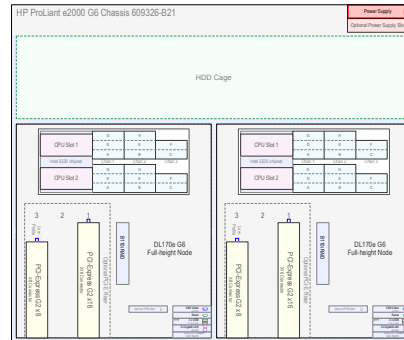

ProLiant DL2000 Multi Node Server Models

For each node: Up to 2 Intel Xeon Six-Core
or Quad-Core CPUs
1.60GHz to 3.06GHz

CPU

6-Core

QuadCore

Memory

RDIMM

UDIMM

Mgmt. & Security

Hard Drive

HP SATA LFF

- 3TB 3G 7.2K SATA MDL HDD 62809-B21
- 2TB 3G 7.2K SATA MDL HDD 50763-B21
- 1TB 3G 7.2K SATA MDL HDD 45416-B21
- 600GB 3G 7.2K SATA MDL HDD 45828-B21

HP SAS LFF

- 3TB 6G 7.2K SAS MDL HDD 62501-B21
- 2TB 6G 7.2K SAS DP MDL HDD 50761-B21
- 1TB 6G 7.2K SAS DP MDL HDD 50761-B21
- 600GB 6G 19K SAS DP ENT HDD 51682-B21
- 450GB 6G 19K SAS DP ENT HDD 51681-B21
- 300GB 3G SATA M.C.L.F.F. MDL SSD 83661-B21
- 300GB 6G 19K SAS DP ENT HDD 51681-B21

HP SATA LFF SSD

- 400GB 3G SATA M.C.L.F.F. MDL SSD 83660-B21
- 200GB 3G SATA M.C.L.F.F. MDL SSD 83660-B21
- 100GB 3G SATA M.C.L.F.F. MDL SSD 83660-B21

HP SAS SFF

HP SAS SFF SSD

- 400GB 3.5" SAS SFF MDL SSD 83660-B21
- 200GB 3.5" SAS SFF MDL SSD 83660-B21
- 100GB 3.5" SAS SFF MDL SSD 83660-B21

HP SATA SFF

HP SAS SFF SSD

- 400GB 3.5" SAS SFF MDL SSD 83660-B21
- 200GB 3.5" SAS SFF MDL SSD 83660-B21
- 100GB 3.5" SAS SFF MDL SSD 83660-B21

HP SAS SFF SSD

- 400GB 3.5" SAS SFF MDL SSD 83660-B21
- 200GB 3.5" SAS SFF MDL SSD 83660-B21
- 100GB 3.5" SAS SFF MDL SSD 83660-B21

I/O Riser

DL170e G6 2U server only

Graphic Card

- NVIDIA Quadro 6000 5GB PCIe 65595-B21

Storage Controller

RAID Card

SCSI Card

FC Card

Communication

HPC Cards

- HP IB 4X QDR PCIe G2 Dual 58321-B21
- HP IB 4X QDR CX-2 PCIe G2 Dual 59250-B21
- HP IB 4X QDR CX-2 PCIe G2 Dual 59251-B21