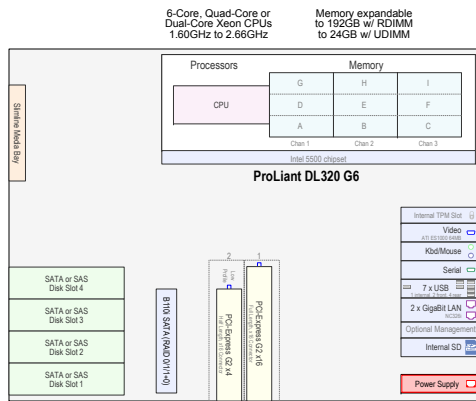

ProLiant DL320 G6 Server Models

Part Number	Description
638328-xx1	DL320G6 X1.60GHz/800 DC-4MB Cache, 4GB, B110i, 400W PFC PS
593493-xx1	DL320G6 X2.00GHz/800 DC-4MB Cache, 4GB, B110i, 400W PFC PS
593498-xx1	DL320G6 X1.86GHz/1066 QC-12MB Cache, 4GB, B110i, 500W PFC PS
593499-xx1	DL320G6 X2.53GHz/1066 QC-12MB Cache, 6GB, P410/256, 365W HP RPS

Country Code Key

-001	US
-201	Brazil
-291	Japan
-371	APD
-421	EURO
-AA1	PRC

This Visual Solution Document is deemed to be valid and accurate as of the date shown below.