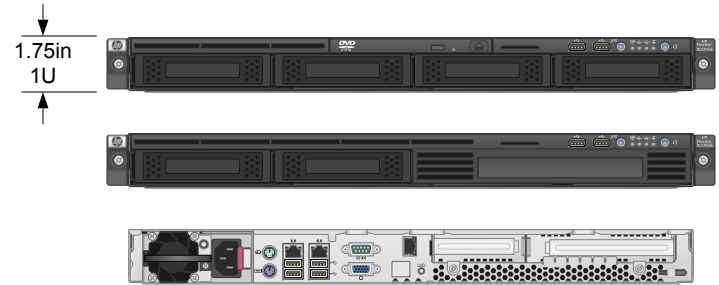

ProLiant DL320 G6 Server Models

Part Number	Description
638328-xx1	DL320G6 X1.60GHz/800 DC-4MB Cache, 4GB, B110i, 400W PFC PS
593493-xx1	DL320G6 X2.00GHz/800 DC-4MB Cache, 4GB, B110i, 400W PFC PS
593498-xx1	DL320G6 X1.86GHz/1066 QC-12MB Cache, 4GB, B110i, 500W PFC PS
593499-xx1	DL320G6 X2.53GHz/1066 QC-12MB Cache, 6GB, P410/256, 365W HP RPS

Country Code Key

-001	US
-201	Brazil
-291	Japan
-371	APD
-421	EURO
-AA1	PRC

This Visual Solution Document is deemed to be valid and accurate as of the date shown below.