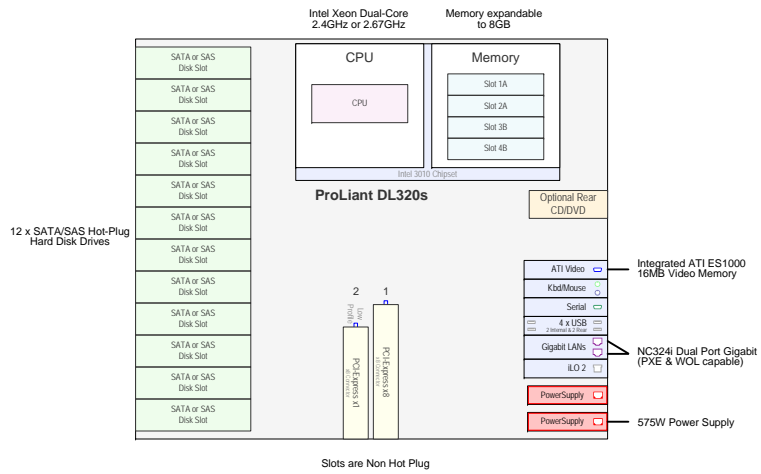

CPU
DualCore

- Xeon 3070 DC
  2.67GHz 1066F SB
- Xeon 3060 DC
  2.40GHz 1066F SB

Memory
PC2-5300 DDR2-667 w/ECC

- 2GB RAM 432806-B21
- 1GB RAM 432804-B21
- 512MB RAM 432803-B21

Removable

- CD-RW/DVD
  433618-B21

Hard Disk Drive

HP SATA	HP SAS
750GB 7.2K SATA Disk 432341-B21	300GB 15K SAS Disk SP 431944-B21
500GB 7.2K SATA Disk 395473-B21	300GB 15K SAS Disk DP 416127-B21
250GB 7.2K SATA Disk 349239-B21	146GB 15K SAS Disk SP 375872-B21
160GB 7.2K SATA Disk 349238-B21	146GB 15K SAS Disk DP 384854-B21
80GB 7.2K SATA Disk 349237-B21	72GB 15K SAS Disk SP 375870-B21
	72GB 15K SAS Disk DP 384852-B21

Storage Controller

SCSI Card	RAID Card
SC244Ge PCIe Dual x4 SAS 416096-B21	SmartArray P400/256 405132-B21
SC11Xe 64/133 Single U320 412911-B21	SmartArray P400/256 405132-B21 + BBWC Upgrade 383280-B21
SW U320e SCSI HBA AH627A	SmartArray P400/256 405132-B21 + 512MB BBWC 405148-B21
	SmartArray P400/512 BBWC 411064-B21
	SmartArray P800/512 BBWC 381513-B21

Communication

- HP NC110T PCI-E Gig 434905-B21
- HP NC360T PCI-E Dual Gig
  412648-B21
- HP NC364T PCI-E Quad Gig
  435508-B21
- HP NC373F PCI-E Gig Multi
  394793-B21
- HP NC373T PCI-E Gig Multi
  394791-B21
- HP NC510C PCI-E 10Gig 414129-
  B21
- HP NC510F PCI-E 10Gig 414126-
  B21

Misc. Cards

- HP IB 4X DDR PCI-E 448398-B21

ProLiant DL320s Server Models

Part Number	Description
415900-xx1	DL320s X2.4/1066 DC-4MB Cache, 1P, 1GB, P400/256/BBWC

Country Code Key

- -001 NA
- -291 Japan
- -371 APD
- -421 EURO
- -AA1 PRC