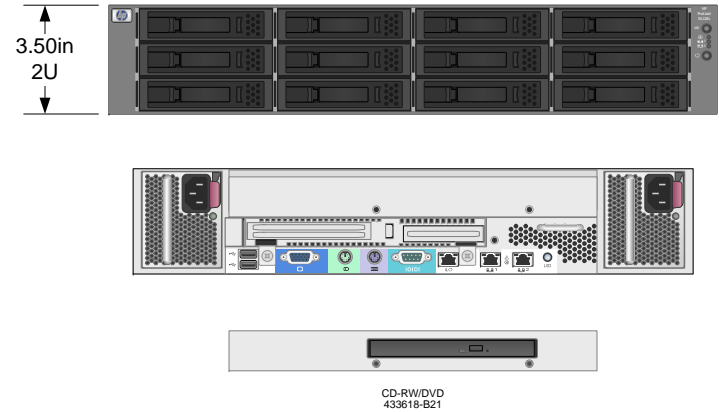

CPU
DualCore

- Xeon 3070 DC
  2.67GHz 1066F SB
- Xeon 3060 DC
  2.40GHz 1066F SB

Memory
PC2-5300 DDR2-667 w/ECC

- 2GB RAM 432806-B21
- 1GB RAM 432804-B21
- 512MB RAM 432803-B21

Removable

- CD-RW/DVD
  433618-B21

Hard Disk Drive

HP SATA	HP SAS
750GB 7.2K SATA Disk 432341-B21	300GB 15K SAS Disk SP 431944-B21
500GB 7.2K SATA Disk 395473-B21	300GB 15K SAS Disk DP 416127-B21
250GB 7.2K SATA Disk 349239-B21	146GB 15K SAS Disk SP 375872-B21
160GB 7.2K SATA Disk 349238-B21	146GB 15K SAS Disk DP 384854-B21
80GB 7.2K SATA Disk 349237-B21	72GB 15K SAS Disk SP 375870-B21
	72GB 15K SAS Disk DP 384852-B21

Storage Controller

SCSI Card	RAID Card
SC244Ge PCIe Dual x4 SAS 416096-B21	SmartArray P400/256 405132-B21
SC11Xe 64/133 Single U320 412911-B21	SmartArray P400/256 405132-B21 + BBWC Upgrade 383280-B21
SW U320e SCSI HBA AH627A	SmartArray P400/256 405132-B21 + 512MB BBWC 405148-B21
	SmartArray P400/512 BBWC 411064-B21
	SmartArray P800/512 BBWC 381513-B21

Communication

- HP NC110T PCI-E Gig 434905-B21
- HP NC360T PCI-E Dual Gig
  412648-B21
- HP NC364T PCI-E Quad Gig
  435508-B21
- HP NC373F PCI-E Gig Multi
  394793-B21
- HP NC373T PCI-E Gig Multi
  394791-B21
- HP NC510C PCI-E 10Gig 414129-
  B21
- HP NC510F PCI-E 10Gig 414126-
  B21

Misc. Cards

- HP IB 4X DDR PCI-E 448398-B21

ProLiant DL320s Server Models

Part Number	Description
415900-xx1	DL320s X2.4/1066 DC-4MB Cache, 1P, 1GB, P400/256/BBWC

Country Code Key

- -001 NA
- -291 Japan
- -371 APD
- -421 EURO
- -AA1 PRC