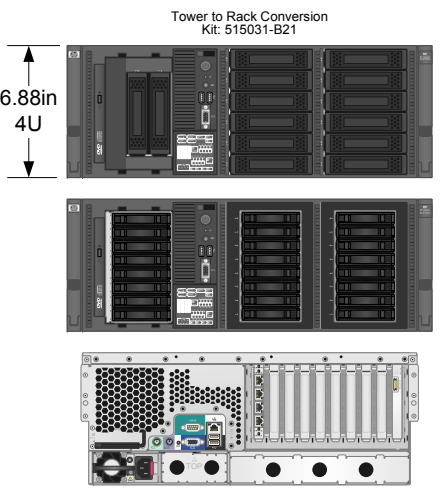

SCSI Card	
SC086 PCIe Dual MSA 488785- 821	SC086 6Gb PCIe SAS HBA 614988-821
SC11Xe 64113 Single U320 412911-821	

ProLiant DL370 G6 Server Models

Part Number	Description
Base Model 625590-xx1	DL370G6 X2.40/1333 6C-12MB Cache, 1P, 6GB, P410i/512MB/BBWC, 8SFF DVD-ROM, 1x750W
Performance models 595166-xx1	DL370G6 X2.66/1333 6C-12MB Cache, 2P, 12GB, P410i/1GB/FCWC, 8SFF, DVD-ROM, 2x750W

Code Key	Rack US
-001	Japan
-291	APD
-371	Europe
-421	APD
-AA1	APD

Communication

HP NC112T PCIe Gig 503746-821	HP NC350T PCIe Dual Gig 412648-821
HP NC355T PCIe Quad Gig 435508-821	HP NC356T PCIe Quad Gig 435508-821
HP NC373F PCIe Gig Multi 394793-821	HP NC373T PCIe Gig Multi 394793-821
HP NC375T PCIe Quad Gig 538696-821	HP NC382T PCIe Dual Gig Multi 458492-821
HP NC5225FP PCIe Dual 10GbE 466332-821	HP NC5235FP PCIe Dual 10GbE 593717-821
HP NC5245FP PCIe Dual 10GbE 486692-821	HP NC5505FP PCIe Dual 10GbE 581201-821
HP NC5525FP PCIe Dual 10GbE 614203-821	

6.88in
4U

Tower to Rack Conversion
Kit: 515031-821

2 Common Slot
Power Supply Bay

This Visual Solution Document is deemed to be valid and accurate as of the date shown below.

description:

author:

date:

page: