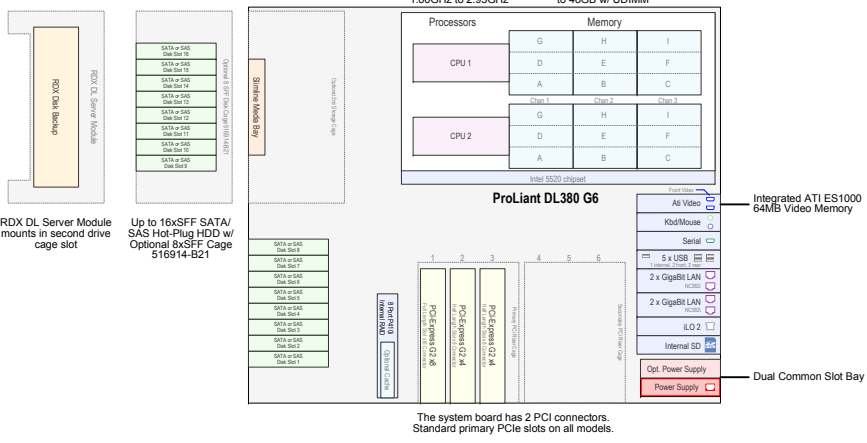

HPC Cards

This Visual Solution Document is deemed to be valid and accurate as of the date shown below.

The information contained herein is subject to change without notice and is provided "as is" without warranty of any kind. Please consult the Product QuickSpecs Documents on www.hp.com for any updates to the product information contained herein after the date shown below.