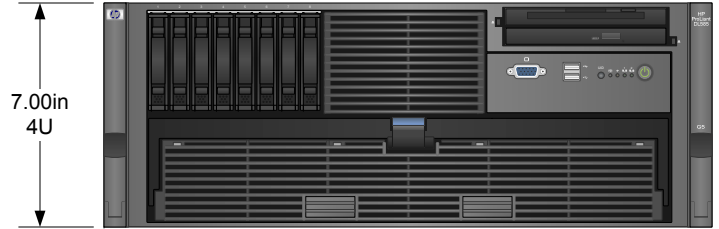

ProLiant DL585 G5 Server Models

Part Number	Description
High Performance Models	
534498-xx1	DL585R05 O3.1SE/2200 QC-6MB Cache, 4P, 16GB PC2-6400, P400/512/BBWC, DVD/CD-RW, 2PS
534499-xx1	DL585R05 O2.9/2200 QC-6MB Cache, 4P, 16GB PC2-6400, P400/512/BBWC, DVD/CD-RW, 2PS
513500-xx1	DL585R05 O2.8/2200 QC-6MB Cache, 4P, 16GB PC2-6400, P400/512/BBWC, DVD/CD-RW, 2PS
513601-xx1	DL585R05 O2.8SE/1000 QC-6MB Cache, 4P, 16GB PC2-6400, P400/512/BBWC, DVD/CD-RW, 2PS
500924-xx1	DL585R05 O2.7/1000 QC-6MB Cache, 4P, 16GB PC2-6400, P400/512/BBWC, DVD/CD-RW, 2PS
500923-xx1	DL585R05 O2.6/1000 QC-6MB Cache, 4P, 16GB PC2-6400, P400/512/BBWC, DVD/CD-RW, 2PS
500922-xx1	DL585R05 O2.5/1000 QC-6MB Cache, 4P, 16GB PC2-6400, P400/512/BBWC, DVD/CD-RW, 2PS
448190-xx1	DL585R05 O2.5SE/1000 QC-2MB Cache, 4P, 16GB PC2-5300, P400/512/BBWC, DVD/CD-RW, 2PS
448189-xx1	DL585R05 O2.4SE/1000 QC-2MB Cache, 4P, 16GB PC2-5300, P400/512/BBWC, DVD/CD-RW, 2PS
448188-xx1	DL585R05 O2.3/1000 QC-2MB Cache, 4P, 8GB PC2-5300, P400/512/BBWC, DVD/CD-RW, 2PS
Standard Models	
500921-xx1	DL585R05 O2.4/1000 QC-6MB Cache, 2P, 8GB PC2-6400, P400/256, DVD/CD-RW
448187-xx1	DL585R05 O2.2/1000 QC-2MB Cache, 2P, 4GB PC2-5300, P400/256, DVD/CD-RW

Country Code Key	
-001	US
-201	Brazil
-291	Japan
-371	APD
-421	EURO
-AA1	PRC