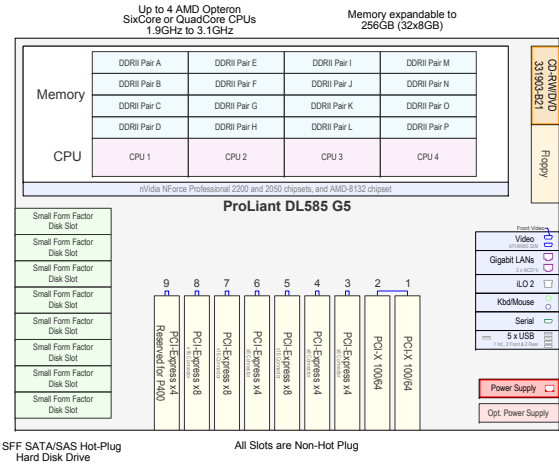

Communication	
HP NC110T PCI-E Gig 434905-B21	
HP NC112T PCI-E Gig 503746-B21	
HP NC360T PCI-E Dual Gig 412948-B21	
HP NC384T PCI-E Quad Gig 435508-B21	
HP NC373F PCI-E Gig Mult 391753-B21	
HP NC373T PCI-E Gig Mult 391751-B21	
HP NC5225FP PCI-E Dual 10GbE 468332-B21	

HPC Cards	
HP IB 4X DDR PCI-E Dual 463513-B21	
HP IB 4X DDR PCI-E Dual 409376-B21	

Redundancy	
PS (WW) EC 361144-B21	

Removable	
CD-RW/DVD 331903-B21	
DVD-ROM 264007-B21	
DVD-R/RW 383975-B21