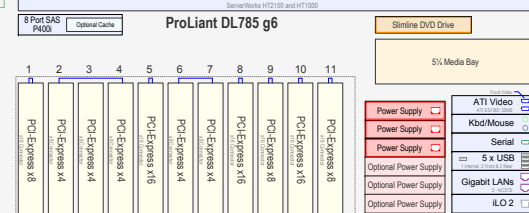

P400i Cache

- 256MB P400i Cache
- 512MB P400i Cache
- 1GB P400i Cache

Up to 8 AMD SixCore Opteron 2.1GHz to 2.8GHz Memory expandable to 512GB