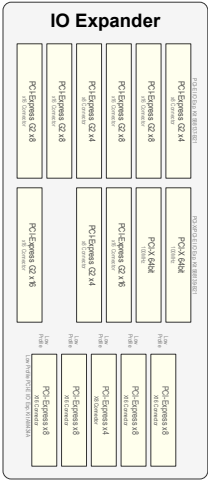

Up to 4 Xeon 10-Core 8-Core, 6-Core or 4-Core CPUs, 1.86GHz to 2.40GHz

Memory expandable to 4TB w/ CPU Assembly

This Visual Solution Document is deemed to be valid and accurate as of the date shown below.