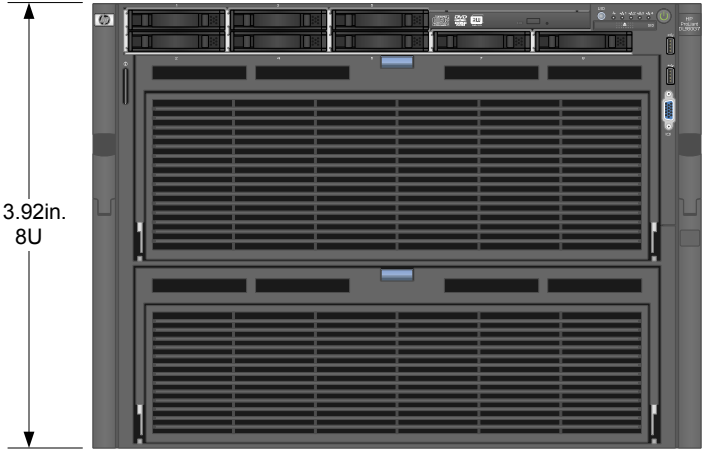

Up to 4 Xeon 10-Core 8-Core, 6-Core or 4-Core CPUs, 1.86GHz to 2.40GHz

Memory expandable to 4TB w/ CPU Assembly

This Visual Solution Document is deemed to be valid and accurate as of the date shown below.