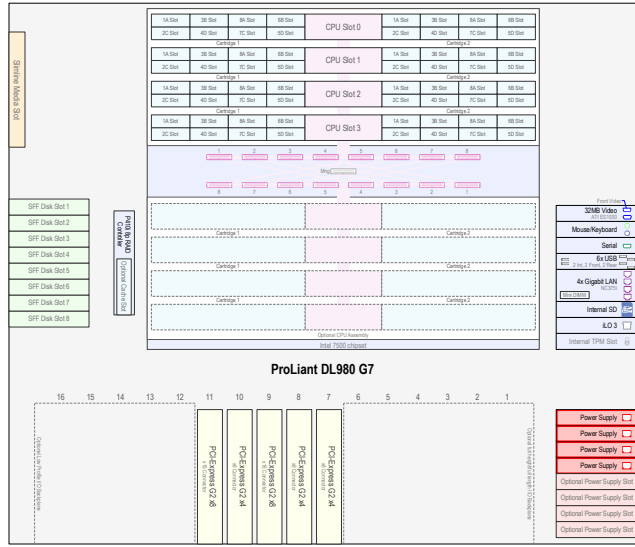

Up to 4 Xeon 10-Core 8-Core, 6-Core or 4-Core CPUs, 1.86GHz to 2.40GHz

Memory expandable to 4TB w/ CPU Assembly

This Visual Solution Document is deemed to be valid and accurate as of the date shown below.