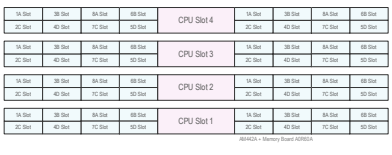

Up to 4 Xeon 10-Core 8-Core, 6-Core or 4-Core CPUs, 1.86GHz to 2.40GHz

Memory expandable to 4TB w/ CPU Assembly

This Visual Solution Document is deemed to be valid and accurate as of the date shown below.