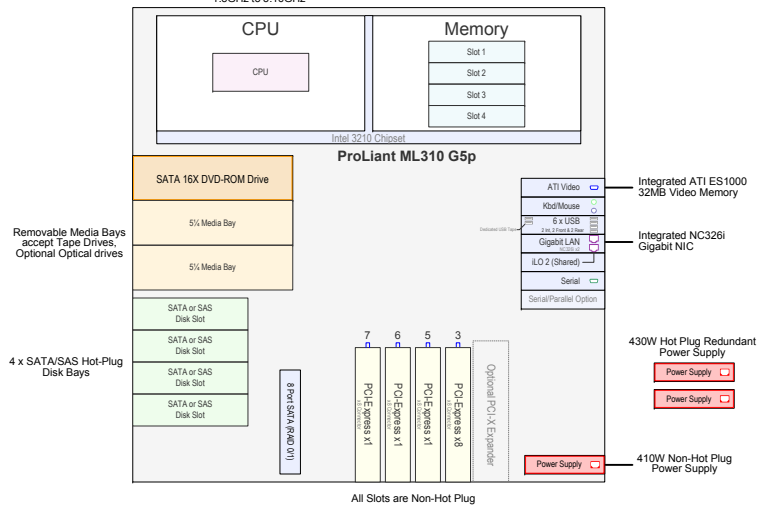

ProLiant ML310 G5p Server Models

Part Number	Description
515866-xx1	ML310G5p C2Q2.66/1333 QC-6MB Cache, 1GB, SATA RAID, DVD-ROM, 430W HP Redundant PS
515867-xx1	ML310G5p C2D3.00/1333 DC-6MB Cache, 1GB, SATA RAID, DVD-ROM, 410W non-HP non-Redundant PS

Country Code Key			
-001	NA	-011	Australia
-031	UK	-041	Germany
-051	France	-201	Brazil
-291	Japan	-371	AP
-421	Euro		

Memory expandable to 8GB

This Visual Solution Document is deemed to be valid and accurate as of the date shown below.