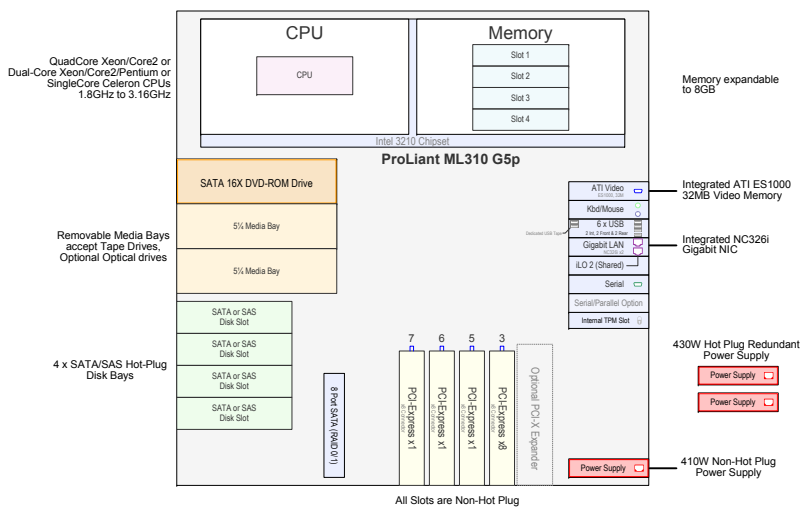

ProLiant ML310 G5p Server Models

Part Number	Description
515866-xx1	ML310G5p C2Q2.66/1333 QC-6MB Cache, 1GB, SATA RAID, DVD-ROM, 430W HP Redundant PS
515867-xx1	ML310G5p C2D3.00/1333 DC-6MB Cache, 1GB, SATA RAID, DVD-ROM, 410W non-HP non-Redundant PS

Country Code Key			
-001	NA	-011	Australia
-031	UK	-041	Germany
-051	France	-201	Brazil
-291	Japan	-371	AP
-421	Euro		

This Visual Solution Document is deemed to be valid and accurate as of the date shown below.