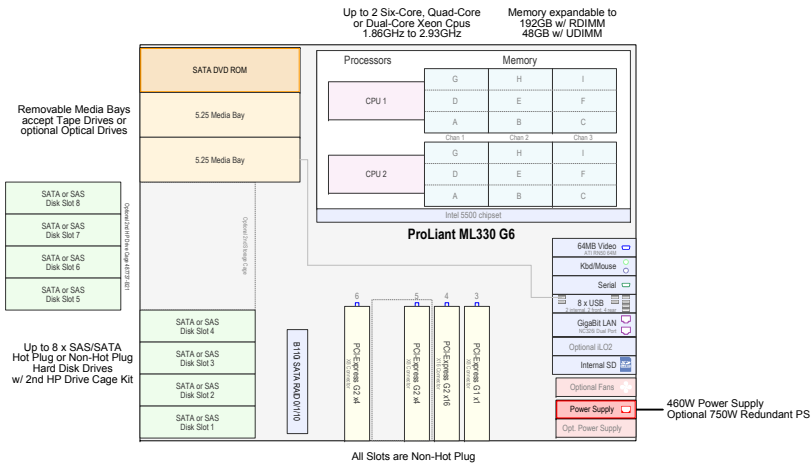

ProLiant ML330 G6 Server Models

Part Number	Description
504055-xx1	ML330T06 X2.00/800 QC-4MB Cache, 2GB, 250GB, B110i RAID, DVD-ROM, 460W
504056-xx1	ML330T06 X2.13/800 QC-4MB Cache, 4GB, P410 RAID, DVD-ROM, 460W

Country Code Key		
-001	US	-011 Australia
-031	UK	-041 Germany
-051	France	-201 Brazil
-291	Japan	-371 AP
-421	Euro	-AA1 PRC

Misc. Cards

102 514068-B21

Communication

HP NC112T PCI-E Gig 503746-B21

HP NC360T PCI-E Dual Gig 412648-B21

HP NC364T PCI-E Quad Gig 435508-B21

HP NC373F PCI-E Gig Multi 394793-B21

HP NC373T PCI-E Gig Multi 394791-B21

HP NC375T PCI-E Quad Gig 538696-B21

HP NC382T PCI-E Gig Multi 458452-B21

HP NC5225FP PCI-E Dual 10GbE 468332-B21

HP NC5505FP PCI-E Dual 10GbE 581201-B21

Redundancy

750W CS HE PS 515920-B21

HP 5G Redundant Fans 138271-B21

PCI-X Expander Option Kit

HP8001 PCI-X
HP8002 PCI-X