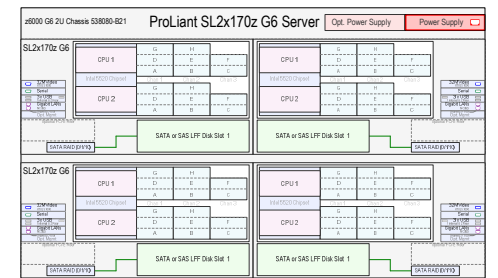

3.46in.
2U

Country Code Key

-001 US
-291 Japan
-371 APD
-421 EURO
-AA1 PRC

This Visual Solution Document is deemed to be valid and accurate as of the date shown below.