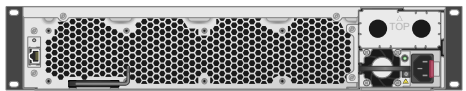

3.46in.
2U

Country Code Key

-001 US
-291 Japan
-371 APD
-421 EURO
-AA1 PRC

Redundancy

HP ProLiant SL270 G6
Redundancy

Hard Drives

LFF Drive

600GB 6G 15K SAS OR DP
ENT HDD 574758-B21

300GB 6G 15K SAS OR DP
ENT HDD 585980-B21

2TB 6G 7.2K SATA OR DP
MDL HDD 574761-B21

2TB 3G 7.2K SATA OR MDL
HDD 574755-B21

1TB 3G 7.2K SATA OR MDL
HDD 574025-B21

500GB 3G 7.2K SATA OR
MDL HDD 574023-B21

160GB 3G 7.2K SATA OR
ETY HDD 574021-B21

SFF Drive

Require SFF Drive Cage

300GB 307.2K SATA OR
MDL HDD 574025-B21

150GB 307.2K SATA OR
MDL HDD 574023-B21

60GB 307.2K SATA OR
MDL HDD 574021-B21

Security

HP ProLiant SL270 G6
Security

Communication

HP ProLiant SL270 G6
HP NC127T PCIe Gb
30000-B21

HP ProLiant SL270 G6
HP NC127T PCIe Gb
30000-B21

HP ProLiant SL270 G6
HP NC127T PCIe Gb
30000-B21

HP ProLiant SL270 G6
HP NC127T PCIe Gb
30000-B21

HP ProLiant SL270 G6
HP NC127T PCIe Gb
30000-B21

I/O Riser

HP ProLiant SL270 G6
I/O Riser

Storage Controller

SAS Ctrl.

HP ProLiant SL270 G6
SAS Ctrl.

FC HBA

HP ProLiant SL270 G6
FC HBA

SCSI HBA

HP ProLiant SL270 G6
SCSI HBA

IO Accelerator

HP ProLiant SL270 G6
IO Accelerator

ProLiant SL2x170z G6 Server