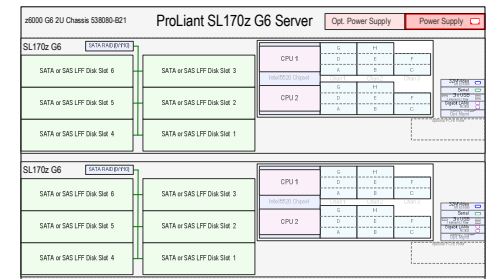

Hard Drives

LFF Drive

600GB 6G 15K SAS OR DP
ENT HDD 574758-B21

300GB 6G 15K SAS OR DP
ENT HDD 585980-B21

2TB 6G 7.2K SATA OR DP
MDL HDD 574761-B21

2TB 3G 7.2K SATA OR MDL
HDD 574755-B21

1TB 3G 7.2K SATA OR MDL
HDD 574025-B21

500GB 3G 7.2K SATA OR
MDL HDD 574023-B21

160GB 3G 7.2K SATA OR
ETY HDD 574021-B21

SFF Drive

Require SFF Drive Cage

300GB 307.2K SATA OR
MDL HDD 574025-B21

150GB 307.2K SATA OR
MDL HDD 574023-B21

60GB 307.2K SATA OR
MDL HDD 574021-B21

Security

HP ProLiant SL270 G6
Security

Communication

HP ProLiant SL270 G6
HP NC127T PCIe Gb
30000-B21

HP ProLiant SL270 G6
HP NC127T PCIe Gb
30000-B21

HP ProLiant SL270 G6
HP NC127T PCIe Gb
30000-B21

HP ProLiant SL270 G6
HP NC127T PCIe Gb
30000-B21

HP ProLiant SL270 G6
HP NC127T PCIe Gb
30000-B21

I/O Riser

HP ProLiant SL270 G6
I/O Riser

Redundancy

HP ProLiant SL270 G6
Redundancy

Storage Controller

SAS Ctrl.

HP ProLiant SL270 G6
SAS Ctrl.

FC HBA

HP ProLiant SL270 G6
FC HBA

SCSI HBA

HP ProLiant SL270 G6
SCSI HBA

IO Accelerator

HP ProLiant SL270 G6
IO Accelerator

ProLiant SL170z G6 Server

Part Number Description

539611-xx1 SL170zG6 X2.00/800 QC-4MB Cache, 1P, 6GB, embedded SATA RAID, 750W, 2 Trays

3.46in.
2U

Country Code Key

-001 US
-291 Japan
-371 APD
-421 EURO
-AA1 PRC

Redundancy

HP ProLiant SL270 G6
Redundancy

Hard Drives

LFF Drive

600GB 6G 15K SAS OR DP
ENT HDD 574758-B21

300GB 6G 15K SAS OR DP
ENT HDD 585980-B21

2TB 6G 7.2K SATA OR DP
MDL HDD 574761-B21

2TB 3G 7.2K SATA OR MDL
HDD 574755-B21

1TB 3G 7.2K SATA OR MDL
HDD 574025-B21

500GB 3G 7.2K SATA OR
MDL HDD 574023-B21

160GB 3G 7.2K SATA OR
ETY HDD 574021-B21

SFF Drive

Require SFF Drive Cage

300GB 307.2K SATA OR
MDL HDD 574025-B21

150GB 307.2K SATA OR
MDL HDD 574023-B21

60GB 307.2K SATA OR
MDL HDD 574021-B21

Security

HP ProLiant SL270 G6
Security

Communication

HP ProLiant SL270 G6
HP NC127T PCIe Gb
30000-B21

HP ProLiant SL270 G6
HP NC127T PCIe Gb
30000-B21

HP ProLiant SL270 G6
HP NC127T PCIe Gb
30000-B21

HP ProLiant SL270 G6
HP NC127T PCIe Gb
30000-B21

HP ProLiant SL270 G6
HP NC127T PCIe Gb
30000-B21

I/O Riser

HP ProLiant SL270 G6
I/O Riser

Storage Controller

SAS Ctrl.

HP ProLiant SL270 G6
SAS Ctrl.

FC HBA

HP ProLiant SL270 G6
FC HBA

SCSI HBA

HP ProLiant SL270 G6
SCSI HBA

IO Accelerator

HP ProLiant SL270 G6
IO Accelerator

ProLiant SL2x170z G6 Server