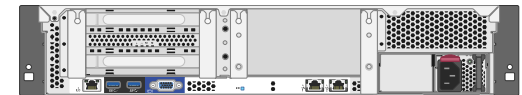

PCI Risers

This Visual Solution Document is deemed to be valid and accurate as of the date shown below.