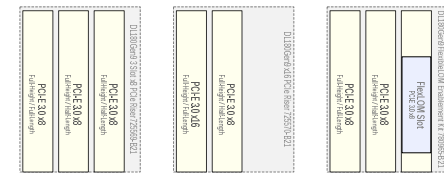

PCI Risers

This Visual Solution Document is deemed to be valid and accurate as of the date shown below.