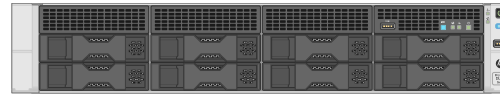

8 LFF SAS/SATA Drive Bays

ProLiant DL180 Gen9 Server - Pre-configured Models

Entry Model

- 778452-B21 DL180Gen9 Xeon E5-2603v3 (1.6GHz/6c/15MB/85W) 1P, 8GB-R, 4LFF, B140i, 550W PS
- 778453-B21 DL180Gen9 Xeon E5-2603v3 (1.6GHz/6c/15MB/85W) 1P, 8GB-R, 8LFF, B140i, 550W PS

Base Model

- 778454-B21 DL180Gen9 Xeon E5-2609v3 (1.9GHz/6c/15MB/85W) 1P, 8GB-R, 8LFF, H240, 550W PS
- 778455-B21 DL180Gen9 Xeon E5-2609v3 (1.9GHz/6c/15MB/85W) 1P, 8GB-R, 8SFF, H240, 550W PS

Storage Model

- 778456-B21 DL180Gen9 Xeon E5-2623v3 (3.0GHz/4c/10MB/105W) 1P, 16GB-R, 12LFF, P840, 900W RPS
- 778457-B21 DL180Gen9 Xeon E5-2630v3 (2.4GHz/8c/20MB/85W) 2P, 32GB-R, 16SFF, P840/4G, 900Wx2 RPS

Country Code Key

- -B21 Worldwide
- -291 Japan
- -AA1 PRC