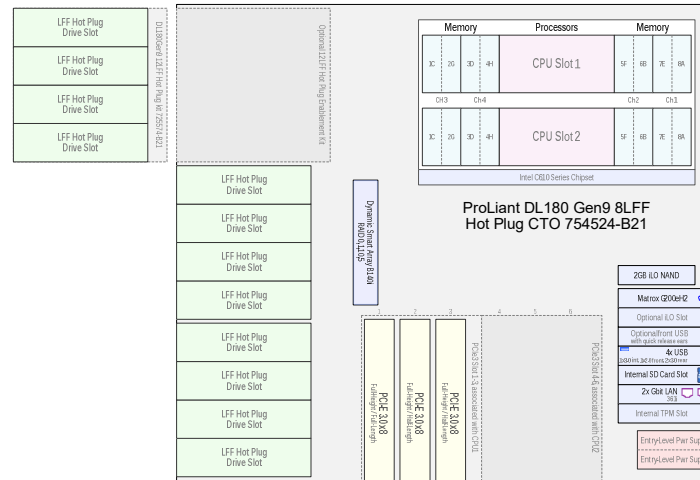

8 LFF SAS/SATA Drive Bays

ProLiant DL180 Gen9 Server - Pre-configured Models

Entry Model

- 778452-B21 DL180Gen9 Xeon E5-2603v3 (1.6GHz/6c/15MB/85W) 1P, 8GB-R, 4LFF, B140i, 550W PS
- 778453-B21 DL180Gen9 Xeon E5-2603v3 (1.6GHz/6c/15MB/85W) 1P, 8GB-R, 8LFF, B140i, 550W PS

Base Model

- 778454-B21 DL180Gen9 Xeon E5-2609v3 (1.9GHz/6c/15MB/85W) 1P, 8GB-R, 8LFF, H240, 550W PS
- 778455-B21 DL180Gen9 Xeon E5-2609v3 (1.9GHz/6c/15MB/85W) 1P, 8GB-R, 8SFF, H240, 550W PS

Storage Model

- 778456-B21 DL180Gen9 Xeon E5-2623v3 (3.0GHz/4c/10MB/105W) 1P, 16GB-R, 12LFF, P840, 900W RPS
- 778457-B21 DL180Gen9 Xeon E5-2630v3 (2.4GHz/8c/20MB/85W) 2P, 32GB-R, 16SFF, P840/4G, 900Wx2 RPS

Country Code Key

- -B21 Worldwide
- -291 Japan
- -AA1 PRC