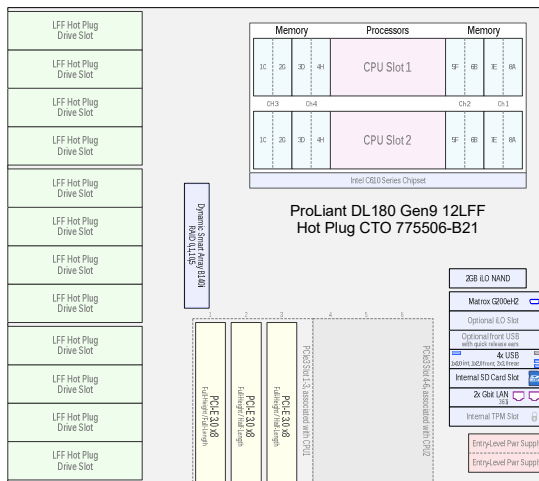

ProLiant DL180 Gen9 Server - Pre-configured Models

Entry Model

- 778452-B21 DL180Gen9 Xeon E5-2603v3 (1.6GHz/6c/15MB/85W) 1P, 8GB-R, 4LFF, B140i, 550W PS
- 778453-B21 DL180Gen9 Xeon E5-2603v3 (1.6GHz/6c/15MB/85W) 1P, 8GB-R, 8LFF, B140i, 550W PS

Base Model

- 778454-B21 DL180Gen9 Xeon E5-2609v3 (1.9GHz/6c/15MB/85W) 1P, 8GB-R, 8LFF, H240, 550W PS
- 778455-B21 DL180Gen9 Xeon E5-2609v3 (1.9GHz/6c/15MB/85W) 1P, 8GB-R, 8SFF, H240, 550W PS

Storage Model

- 778456-B21 DL180Gen9 Xeon E5-2623v3 (3.0GHz/4c/10MB/105W) 1P, 16GB-R, 12LFF, P840, 900W RPS
- 778457-B21 DL180Gen9 Xeon E5-2630v3 (2.4GHz/8c/20MB/85W) 2P, 32GB-R, 16SFF, P840/4G, 900Wx2 RPS

Country Code Key

- -B21 Worldwide
- -291 Japan
- -AA1 PRC

This Visual Solution Document is deemed to be valid and accurate as of the date shown below.