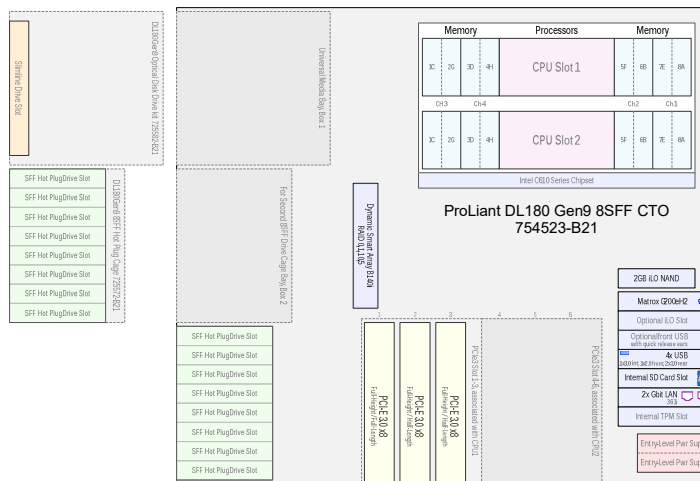

8 SFF SAS/SATA Drive Bays