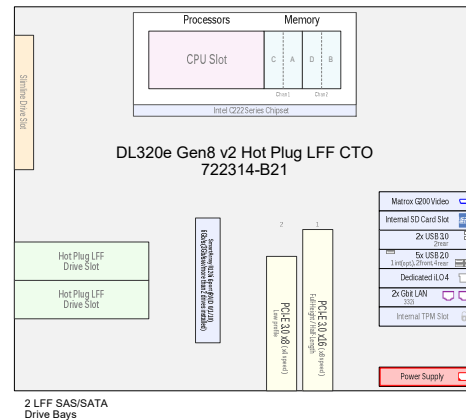

This Visual Solution Document is deemed to be valid and accurate as of the date shown below.

invent