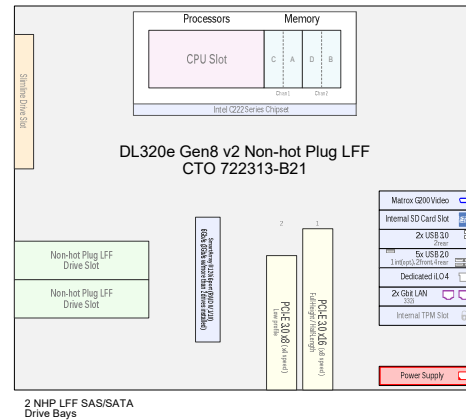

ProLiant DL320e Gen8 v2 Server - Pre-configured Models

Base Models

768638-xx1
DL320eGen8 v2 Pentium G3240 (3.1GHz/2c/3MB/54W) 1P,
2GB-U, 2LFF, B120i, 250W/300W NHP PS
743490-xx1
DL320eGen8 v2 Pentium G3220 (3.0GHz/2c/3MB/54W) 1P,
2GB-U, 2LFF, B120i, 250W/300W NHP PS

Base Models

717170-xx1
DL320eGen8 v2 Xeon E3-1220v3 (3.1GHz/4c/8MB/80W) 1P,
4GB-U, 2LFF, B120i, 250W/300W NHP PS

Performance Models

768645-xx1
DL320eGen8 v2 Xeon E3-1241v3 (3.5GHz/4c/8MB/80W) 1P,
8GB-U, 4SFF, P222/512/FBWC, 250W/300W NHP PS
722547-xx1
DL320eGen8 v2 Xeon E3-1240v3 (3.4GHz/4c/8MB/80W) 1P,
8GB-U, 4SFF, P222/512/FBWC, 250W/300W NHP PS

Country Code Key

-001	US
-201	Brazil
-291	Japan
-371	APD
-421	EURO
-AA1	PRC

Memory expandable to 32GB w/ UDIMM