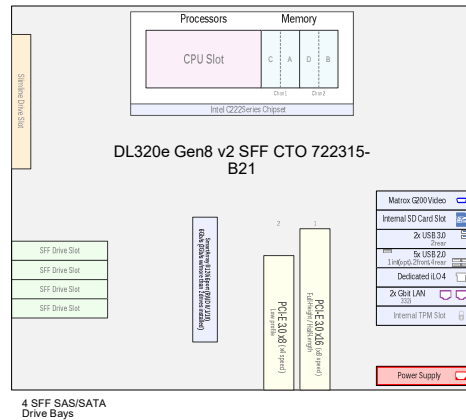

ProLiant DL320e Gen8 v2 Server - Pre-configured Models

Base Models

768638-xx1
DL320eGen8 v2 Pentium G3240 (3.1GHz/2c/3MB/54W) 1P,
2GB-U, 2LFF, B120i, 250W/300W NHP PS
743490-xx1
DL320eGen8 v2 Pentium G3220 (3.0GHz/2c/3MB/54W) 1P,
2GB-U, 2LFF, B120i, 250W/300W NHP PS

Base Models

717170-xx1
DL320eGen8 v2 Xeon E3-1220v3 (3.1GHz/4c/8MB/80W) 1P,
4GB-U, 2LFF, B120i, 250W/300W NHP PS

Performance Models

768645-xx1
DL320eGen8 v2 Xeon E3-1241v3 (3.5GHz/4c/8MB/80W) 1P,
8GB-U, 4SFF, P222/512/FBWC, 250W/300W NHP PS
722547-xx1
DL320eGen8 v2 Xeon E3-1240v3 (3.4GHz/4c/8MB/80W) 1P,
8GB-U, 4SFF, P222/512/FBWC, 250W/300W NHP PS

Country Code Key

-001	US
-201	Brazil
-291	Japan
-371	APD
-421	EURO
-AA1	PRC

Memory expandable to 32GB w/ UDIMM