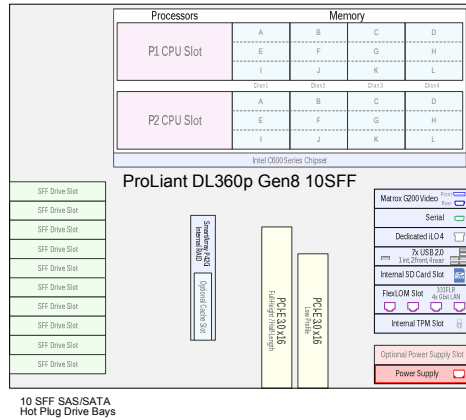

ProLiant DL360p Gen8 Server - Pre-configured Models

Entry Models

- 733732-xx1
  DL360pGen8 Xeon E5-2603v2 (1.8GHz/6.4GT/4C/10MB) 1P, 4GB-R, P420i/ZM, 8 SFF, 460W CS PS
- 646900-xx1
  DL360pGen8 Xeon E5-2603 (1.8GHz/6.4GT/4C/10MB) 1P, 4GB-R, P420i/ZM, 8 SFF, 460W CS PS

Base Models

- 733733-xx1
  DL360pGen8 Xeon E5-2630v2 (2.6GHz/7.2GT/6C/15MB) 1P, 16GB-R, P420i/1GB/FBWC, 8 SFF, 460W CS PS
- 646902-xx1
  DL360pGen8 Xeon E5-2640 (2.5GHz/7.2GT/6C/15MB) 1P, 16GB-R, P420i/1GB/FBWC, 8 SFF, 460W CS PS
- 646901-xx1
  DL360pGen8 Xeon E5-2630 (2.3GHz/7.2GT/6C/15MB) 1P, 16GB-R, P420i/1GB/FBWC, 8 SFF, 460W CS PS

High Performance Models

- 733739-xx1
  DL360pGen8 Xeon E5-2650v2 (2.6GHz/8GT/8C/20MB) 2P, 32GB-R, P420i/2GB/FBWC, 8 SFF, 2x750W CS RPS
- 646905-xx1
  DL360pGen8 Xeon E5-2690 (2.9GHz/8GT/8C/20MB) 2P, 32GB-R, P420i/2GB/FBWC, 8 SFF, 2x750W CS RPS
- 646904-xx1
  DL360pGen8 Xeon E5-2650 (2.0GHz/8GT/8C/20MB) 2P, 32GB-R, P420i/2GB/FBWC, 8 SFF, 2x460W CS RPS

Energy Star - Base and Entry Models

- 733738-xx1
  DL360pGen8 Xeon E5-2640v2 (2.0GHz/7.2GT/8C/20MB) 2P, 16GB-R, P420i/1GB/FBWC, 8 SFF, 460W CS RPS
- 677199-xx1
  DL360pGen8 Xeon E5-2630 (2.3GHz/7.2GT/6C/15MB) 2P, 16GB-R, P420i/1GB/FBWC, 8 SFF, 460W CS RPS
- 677198-xx1
  DL360pGen8 Xeon E5-2603 (1.8GHz/6.4GT/4C/10MB) 2P, 8GB-R, P420i/ZM, 8 SFF, 460W CS PS

Country Code Key

- -001 US
- -291 Japan
- -371 APD
- -421 EURO
- -AA1 PRC

This Visual Solution Document is deemed to be valid and accurate as of the date shown below.