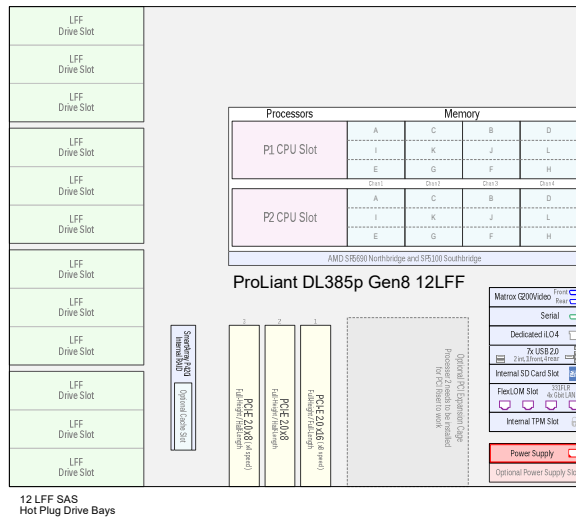

This Visual Solution Document is deemed to be valid and accurate as of the date shown below.