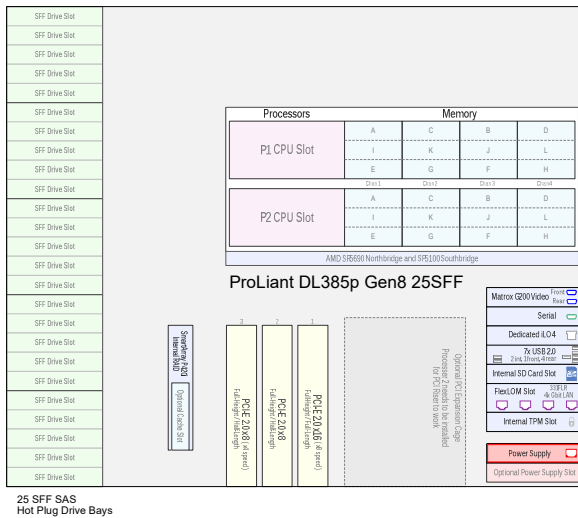

This Visual Solution Document is deemed to be valid and accurate as of the date shown below.