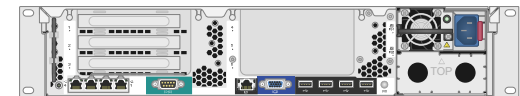

This Visual Solution Document is deemed to be valid and accurate as of the date shown below.