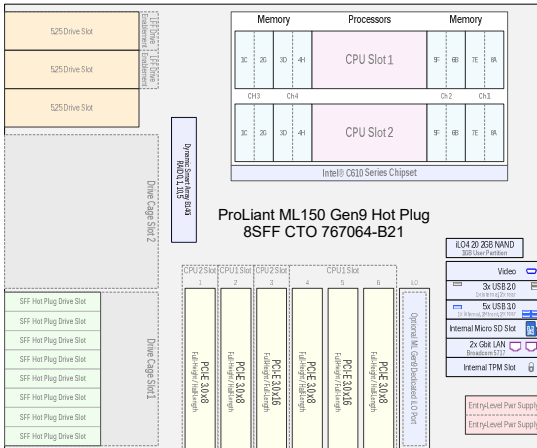

Hot Plug hard drives, up to 16 SFF HDD/SSD

ProLiant ML150 Gen9 Server - Pre-configured Models

Entry Models

776274-xx1

ML150Gen9 Xeon E5-2603v3 (1.6GHz/6c/15MB/85W) 1P, 4GB-R, 4LFF NHP, B140i, 1x550W PS

Base Models

776275-xx1

ML150Gen9 Xeon E5-2609v3 (1.9GHz/6c/15MB/85W) 1P, 8GB-R, 4LFF, B140i, 1x550W PS

Performance Model

776276-xx1

ML150Gen9 Xeon E5-2620v3 (2.4GHz/6c/15MB/85W) 1P, 16GB-R, 8SFF, H240, 1x900W PS