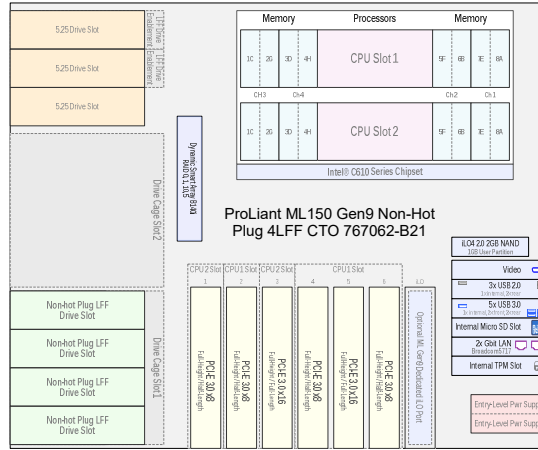

Non-hot Plug hard drives, up to 8 LFF HDD/SSD