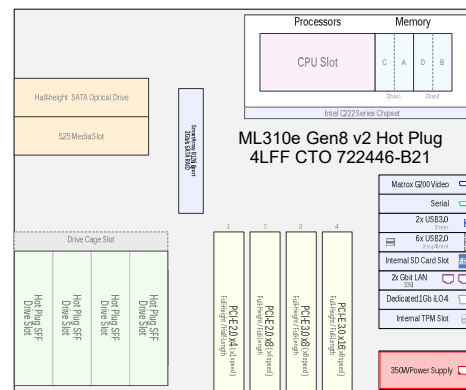

This Visual Solution Document is deemed to be valid and accurate as of the date shown below.