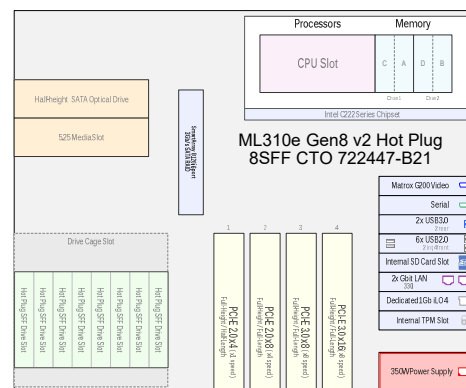

This Visual Solution Document is deemed to be valid and accurate as of the date shown below.