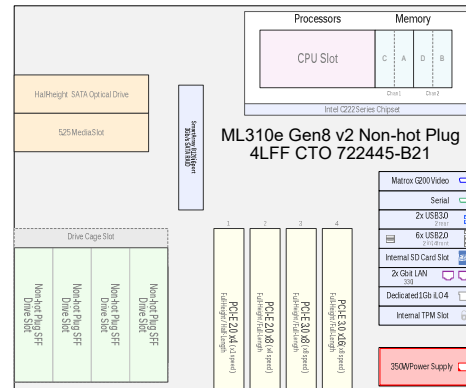

ProLiant ML310e Gen8 v2 Server - Pre-configured Models

Entry Model
712327-xx1

ML310eGen8v2 Core i3-4130 (3.4GHz/2C/3MB/54W) 1P,
2GB-U, B120i, 4LFF, 350W PS
768748-xx1
ML310eGen8v2 Core i3-4150 (3.5GHz/2C/3MB/54W) 1P,
2GB-U, B120i, 4LFF, 350W PS

Base Model
712329-xx1

ML310eGen8v2 Xeon E3-1220v3 (3.1GHz/4C/8MB/80W) 1P,
4GB-U, B120i, DVD-RW, 4LFF, 350W PS

Performance Model
712328-xx1

ML310eGen8v2 Xeon E3-1240v3 (3.4GHz/4C/8MB/80W) 1P,
8GB-U, B120i, 500GB, DVD-RW, 4LFF, 460W CS PS
768729-xx1
ML310eGen8v2 Xeon E3-1241v3 (3.4GHz/4C/8MB/80W) 1P,
8GB-U, B120i, 500GB, DVD-RW, 4LFF, 460W CS PS

Country Code Key

-001	US	-011	Australia
-031	UK	-041	Germany
-051	France	-371	AP
-421	Euro	-AA1	PRC

Memory Expandable
to 32GB w/ UDIMM