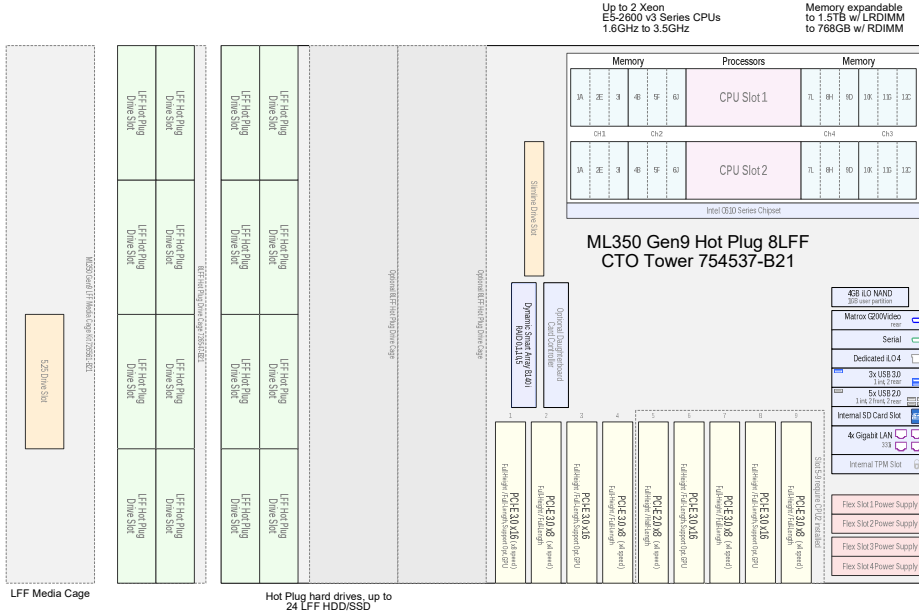

ProLiant ML350 Gen9 Server - Pre-configured Models

Entry Models

765819-xx1
ML350Gen9 Xeon E5-2609v3 (1.9GHz/6c/15MB/85W) 1P,
8GB-R, 8LFF, B140i, 1x500W FS PS, Tower

Base Models

765820-xx1
ML350Gen9 Xeon E5-2620v3 (1.9GHz/6c/15MB/85W) 1P,
16GB-R, 8SFF, P440ar/2G, 1x500W FS PS, Tower

Energy Star Models

765821-xx1
ML350Gen9 Xeon E5-2630v3 (1.9GHz/6c/15MB/85W) 2P,
32GB-R, 8SFF, P440ar/2G, 2x800W FS PS, Rack

Performance Model

765822-xx1
ML350Gen9 Xeon E5-2650v3 (1.9GHz/6c/15MB/85W) 2P,
32GB-R, 8SFF, P440ar/2G, 2x800W FS PS, Tower

Country Code Key

-B21	Worldwide	-001	US
-011	Australia	-031	UK
-291	Japan	-371	AP
-421	Euro	-AA1	PRC

LFF Media Cage