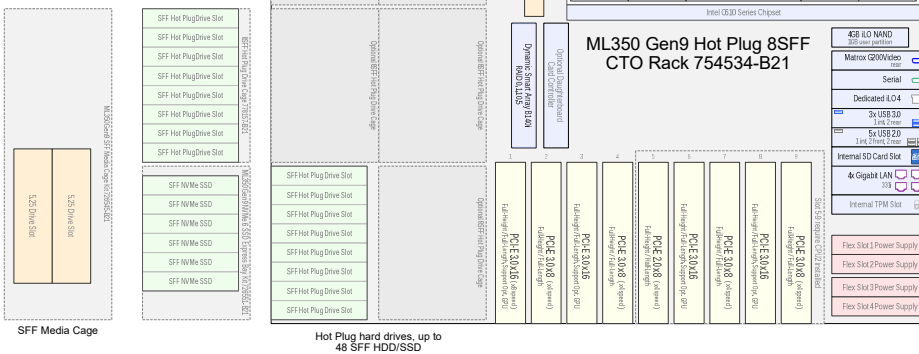

SFF Media Cage