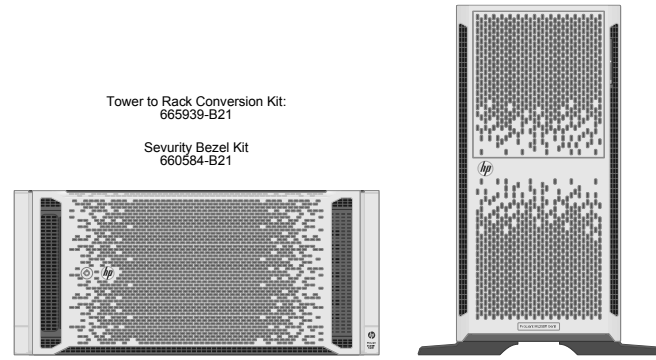

Networking

- HP NC121T PCI-E Gig 503746-B21
- HP NC360T PCI-E Quad Gig 593722-B21
- HP Ethernet 1Gb 4Port 331T 647294-B21
- HP Ethernet 1Gb 2Port 332T 615722-B21
- HP Ethernet 1Gb 2Port 361T 652497-B21
- HP NC522SFP PCI-E Dual 10GbE 614202-B21
- HP NC522SFP PCI-E Dual 10GbE 614202-B21
- HP Ethernet 10Gb 2Port 530T 652593-B21
- HP Ethernet 10Gb 2Port 530SFP 652593-B21
- HP Ethernet 10Gb 2Port 560SFP+ 652593-B21
- HP Ethernet 10Gb 2Port 561T 716591-B21

Storage Controller

RAID Card

- SmartArray P222i/512 FBWC 631667-B21
- SmartArray P420i/1GB FBWC 631670-B21
- SA P420i/1GB FBWC 631670-B21 + 2GB FBWC 631681-B21
- SmartArray P420/2GB FBWC 631671-B21
- SmartArray P421i/1GB FBWC 631673-B21
- SA P421i/1GB FBWC 631673-B21 + 2GB FBWC 631681-B21
- SmartArray P421/2GB FBWC 631674-B21
- SmartArray P430/2GB FBWC 62b 1P Int SAS Ctrl 698529-B21
- SmartArray P430/4GB FBWC 62b 1P Int SAS Ctrl 698530-B21
- SmartArray P431/2GB FBWC 62b 2P Ext SAS Ctrl 698531-B21
- SmartArray P431/4GB FBWC 62b 2P Ext SAS Ctrl 698532-B21
- SmartArray P822/2GB FBWC 2P Int 4P Ext 631674-B21

SCSI Card

- SC11Xe 64/133 Single U320 412911-B21
- HP H220 2 x4 Int Ports SAS HBA 650593-B21
- HP H221 2 x4 Ext Ports SAS HBA 650593-B21
- HP H222 2 x4 Int + 1 x4 Ext Ports SAS HBA 650526-B21

FC Card

- SW CN1000Q Dual Port PCIe B5668A
- SW CN1100E Dual Port PCIe BK935A
- HP StoreFabric CN1100R 2Port QW5950A

This Visual Solution Document is deemed to be valid and accurate as of the date shown below.

The information contained herein is subject to change without notice and is provided "as is" without warranty of any kind. Please consult the Product QuickSpecs Documents on www.hp.com for any updates to the product information contained herein after the date shown below.