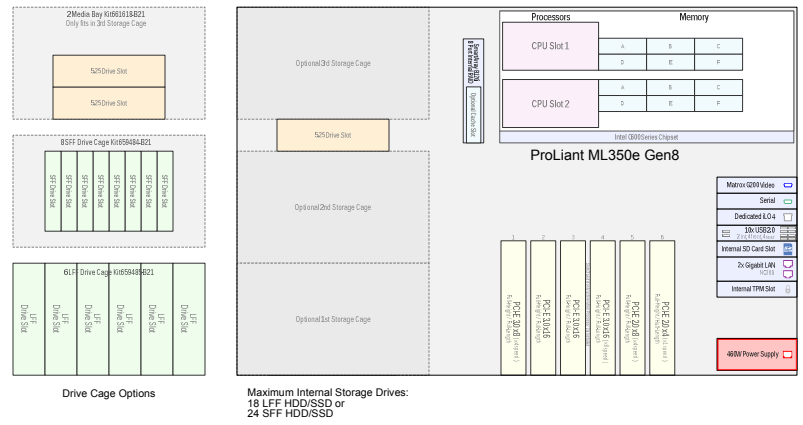

Networking

- HP NC121T PCI-E Gig 503746-B21
- HP NC360T PCI-E Quad Gig 593722-B21
- HP Ethernet 1Gb 4Port 331T 647294-B21
- HP Ethernet 1Gb 2Port 332T 615722-B21
- HP Ethernet 1Gb 2Port 361T 652497-B21
- HP NC522SFP PCI-E Dual 10GbE 614202-B21
- HP NC522SFP PCI-E Dual 10GbE 614202-B21
- HP Ethernet 10Gb 2Port 530T 652593-B21
- HP Ethernet 10Gb 2Port 530SFP 652593-B21
- HP Ethernet 10Gb 2Port 560SFP+ 652593-B21
- HP Ethernet 10Gb 2Port 561T 716591-B21

Storage Controller

RAID Card

- SmartArray P222i/512 FBWC 631667-B21
- SmartArray P420i/1GB FBWC 631670-B21
- SA P420i/1GB FBWC 631670-B21 + 2GB FBWC 631681-B21
- SmartArray P420/2GB FBWC 631671-B21
- SmartArray P421i/1GB FBWC 631673-B21
- SA P421i/1GB FBWC 631673-B21 + 2GB FBWC 631681-B21
- SmartArray P421/2GB FBWC 631674-B21
- SmartArray P430/2GB FBWC 62b 1P Int SAS Ctrl 698529-B21
- SmartArray P430/4GB FBWC 62b 1P Int SAS Ctrl 698530-B21
- SmartArray P431/2GB FBWC 62b 2P Ext SAS Ctrl 698531-B21
- SmartArray P431/4GB FBWC 62b 2P Ext SAS Ctrl 698532-B21
- SmartArray P822/2GB FBWC 2P Int 4P Ext 631674-B21

SCSI Card

- SC11Xe 64/133 Single U320 412911-B21
- HP H220 2 x4 Int Ports SAS HBA 650593-B21
- HP H221 2 x4 Ext Ports SAS HBA 650593-B21
- HP H222 2 x4 Int + 1 x4 Ext Ports SAS HBA 650526-B21

FC Card

- SW CN1000Q Dual Port PCIe B5668A
- SW CN1100E Dual Port PCIe BK935A
- HP StoreFabric CN1100R 2Port QW5950A

This Visual Solution Document is deemed to be valid and accurate as of the date shown below.

The information contained herein is subject to change without notice and is provided "as is" without warranty of any kind. Please consult the Product QuickSpecs Documents on www.hp.com for any updates to the product information contained herein after the date shown below.