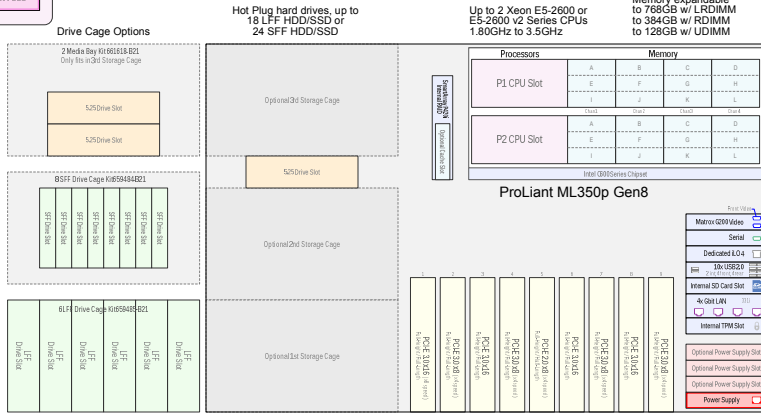

HPC Cards

- HP IB 4X QDR PCIe-G2 Dual 583211-B21
- HP IB FDR Dual 545SFP 702211-B21

Workload Accel.

- 5.2TB HHHL LE PCIe 7167567-B21
- 2.6TB HHHL LE PCIe 7167570-B21
- 1.3TB HHHL LE PCIe 7167568-B21
- 1.0TB HHHL LE PCIe 7167566-B21
- 1.4TB HHHL ME PCIe 729307-B21
- 700GB HHHL ME PCIe 729305-B21
- 700GB HHHL ME PCIe 708090-B21
- 350GB HHHL ME PCIe 708088-B21

Graphics Card

- NVIDIA Quadro K2000 PCIe 733669-B21
- NVIDIA Quadro K4000 PCIe 733870-B21
- NVIDIA Quadro K5000 PCIe 733872-B21
- NVIDIA Quadro K6000 PCIe 733874-B21
- NVIDIA Tesla K40C 12GB 733960-B21

I/O Accelerator

- 3TB G2 FHHL PCIe toDive2 721458-B21
- 2410GB MLC G2 PCIe toDive2 Duo 673645-B21
- 1205GB MLC G2 PCIe toDive2 673646-B21
- 785GB MLC G2 PCIe toDive2 673644-B21
- 365GB MLC G2 PCIe toDive2 673642-B21

Tower to Rack Conversion Kit: 659488-B21

This Visual Solution Document is deemed to be valid and accurate as of the date shown below.

The information contained herein is subject to change without notice and is provided "as is" without warranty of any kind. Please consult the Product QuickSpecs Documents on www.hp.com for any updates to the product information contained herein after the date shown below.